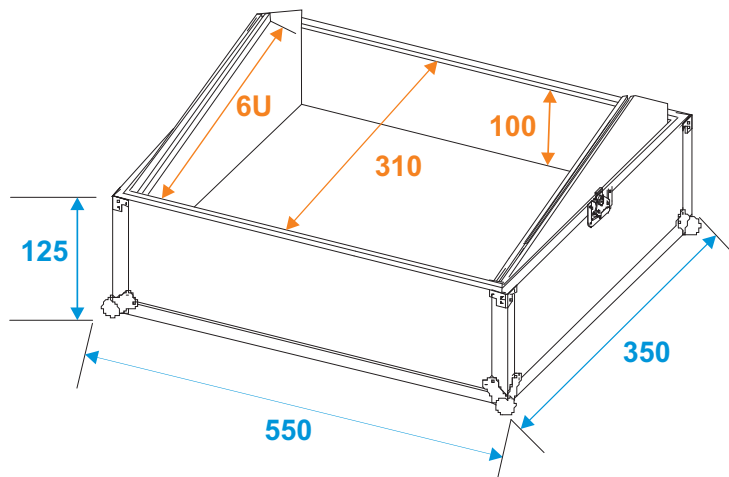

Flightcase

3011151A Mixer case Pro MCB-19, sloping, black, 6U

*all dimensions in millimeters