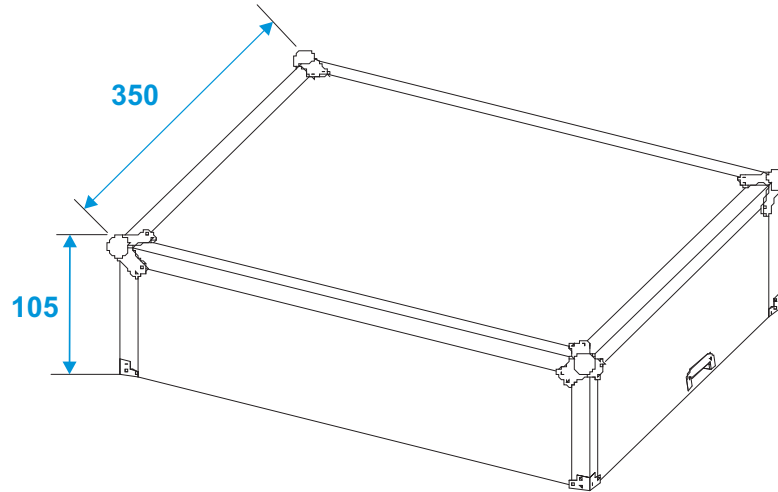

Flightcase

3011151A Mixer case Pro MCB-19, sloping, black, 6U

*all dimensions in millimeters