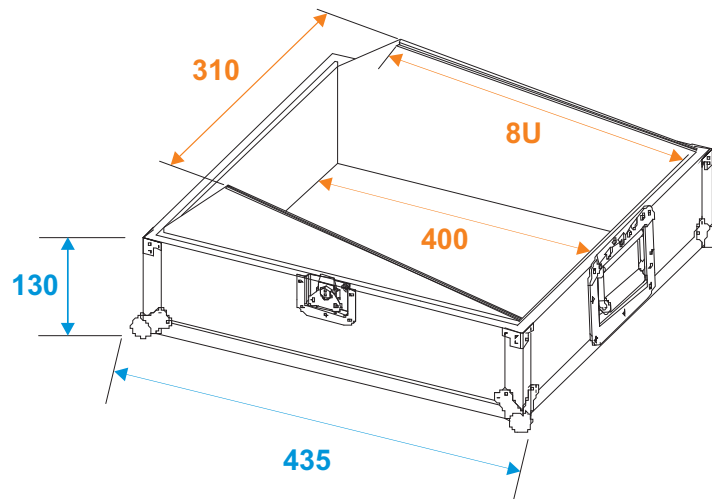

Flightcase

30111517 Mixer case Road MCB-12 sloping 8U

*all dimensions in millimeters