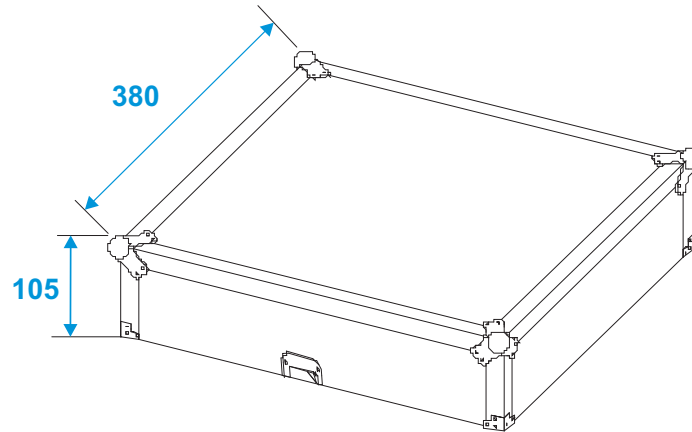

Flightcase

30111517 Mixer case Road MCB-12 sloping 8U

*all dimensions in millimeters