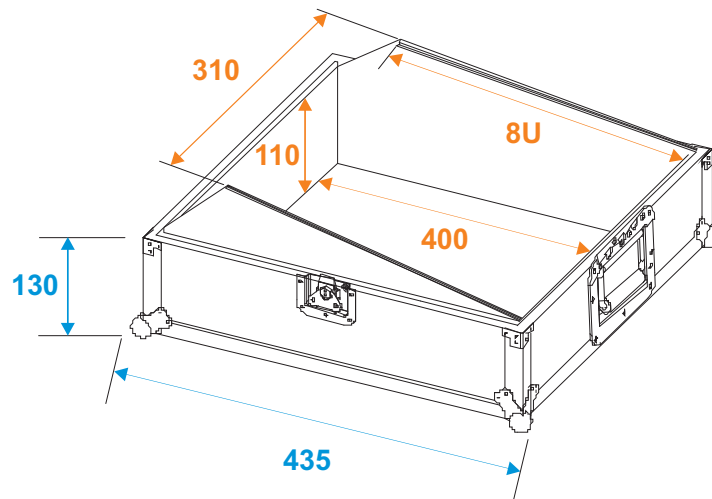

# Flightcase

**30111516** Mixer case Road MCB-12 sloping 8U

\*all dimensions in millimeters