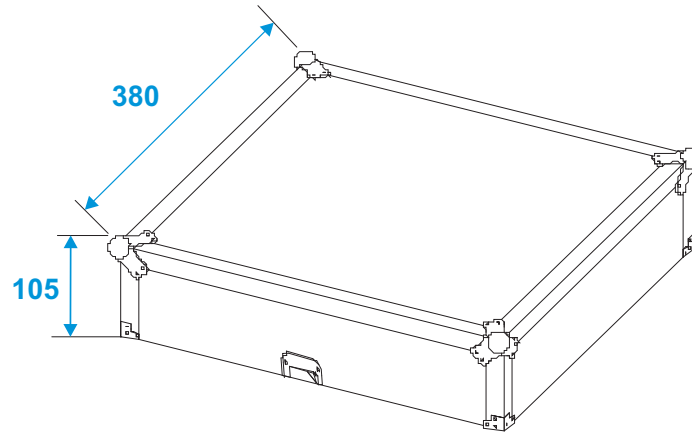

# Flightcase

**30111516** Mixer case Road MCB-12 sloping 8U

\*all dimensions in millimeters