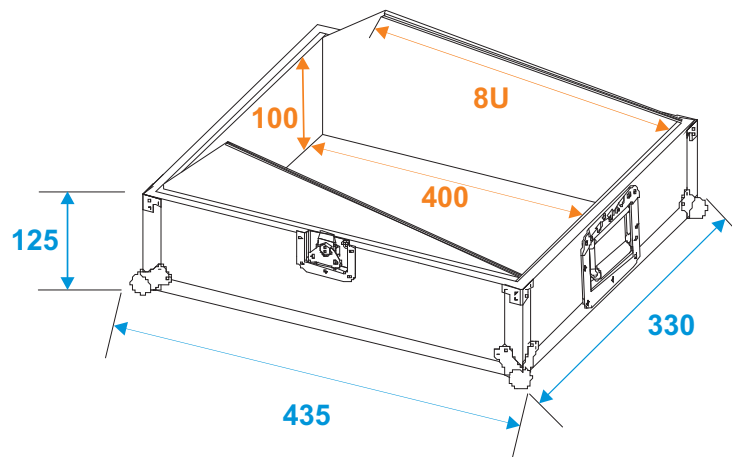

Flightcase

30111514 Mixer case Road MCR-10 sloping

*all dimensions in millimeters