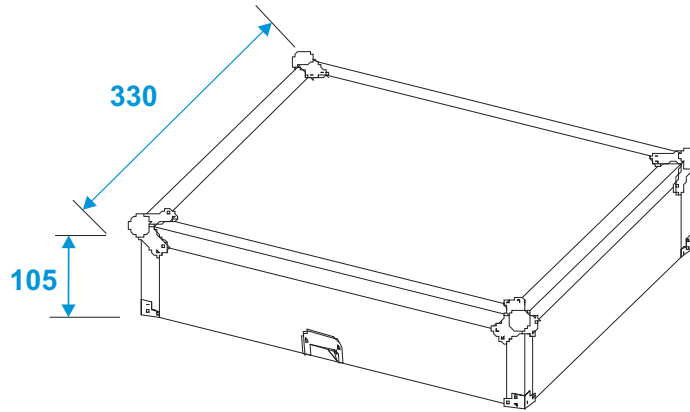

Flightcase

30111514 Mixer case Road MCR-10 sloping

*all dimensions in millimeters