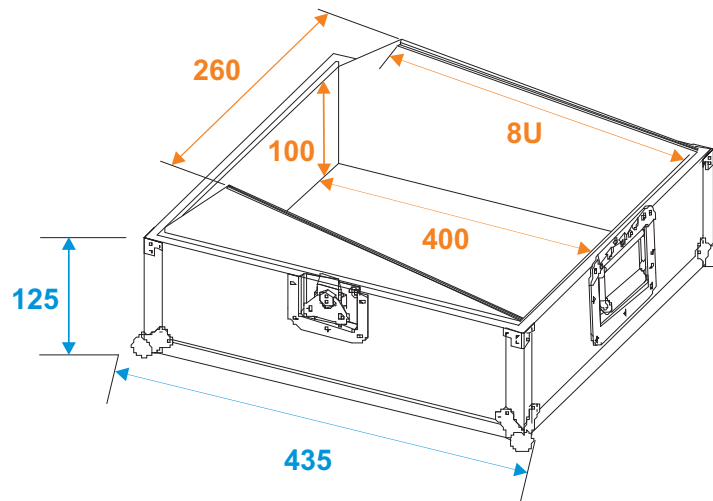

Flightcase

30111510 Mixer case Road MCB-12 sloping 8U

*all dimensions in millimeters