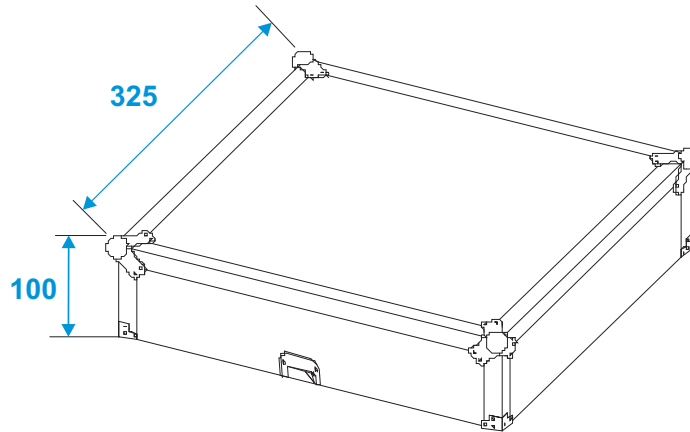

Flightcase

30111510 Mixer case Road MCB-12 sloping 8U

*all dimensions in millimeters