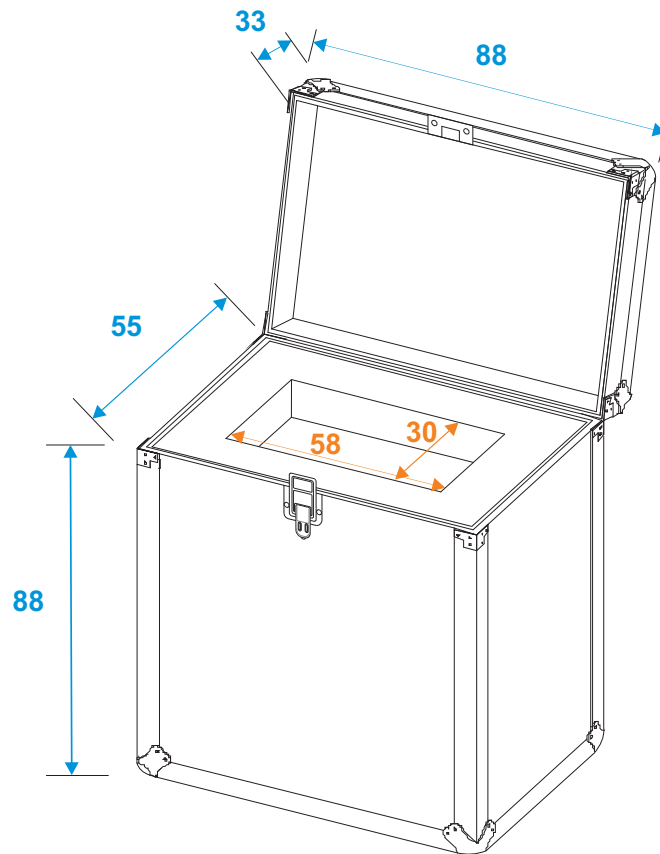

Flightcase

30110112 Cigarette case

*all dimensions in millimeters