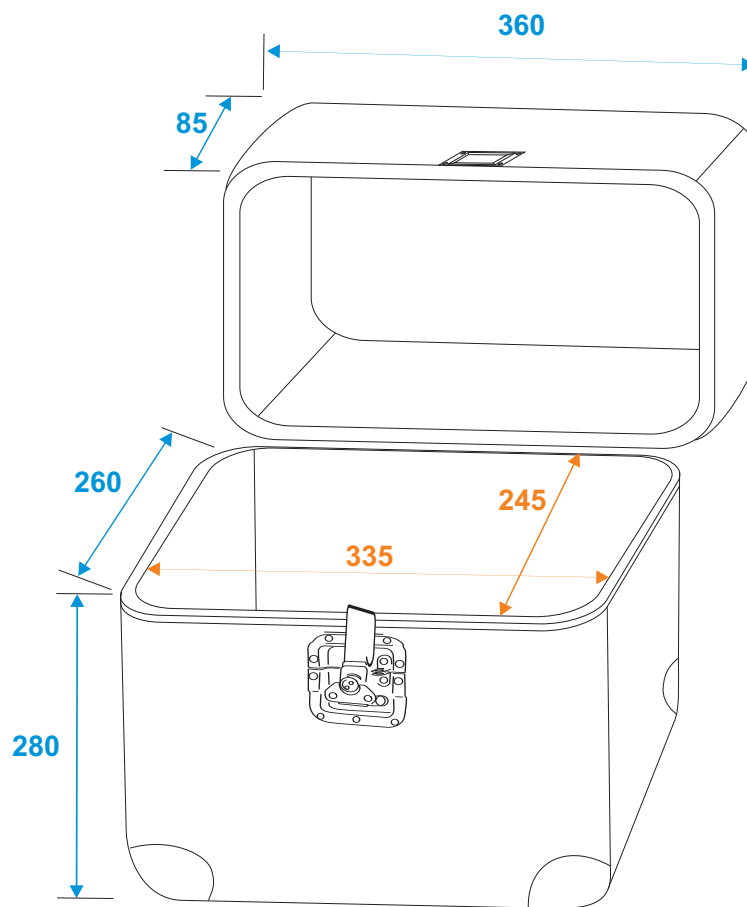

# Flightcase

**3011003A** Record case ALU 75/25, rounded

\*all dimensions in millimeters