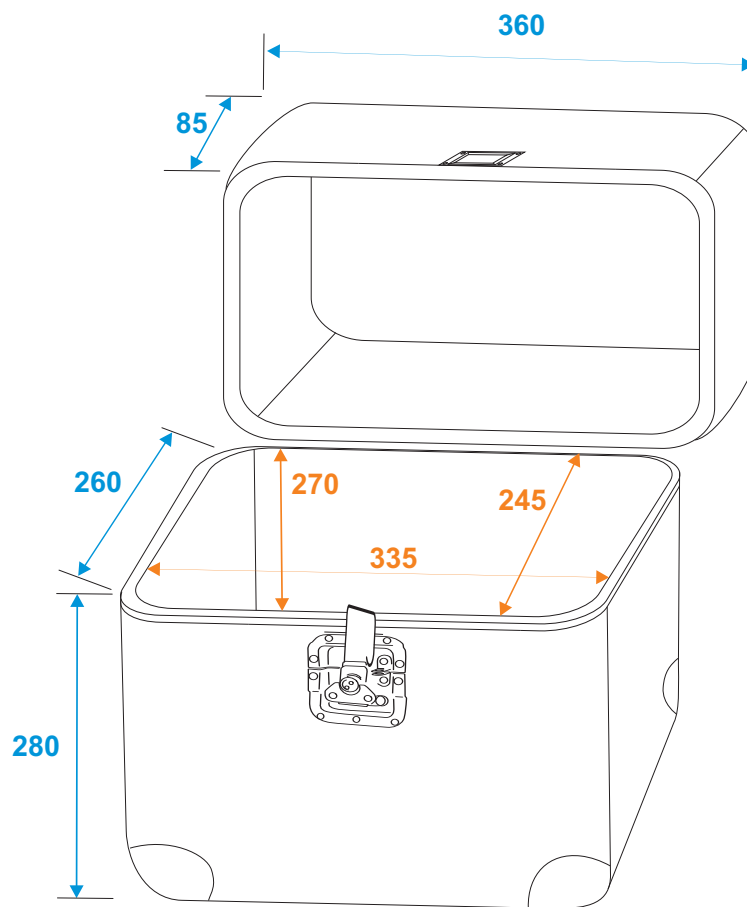

# Flightcase

**30110038** Record case ALU 75/25, rounded

\*all dimensions in millimeters