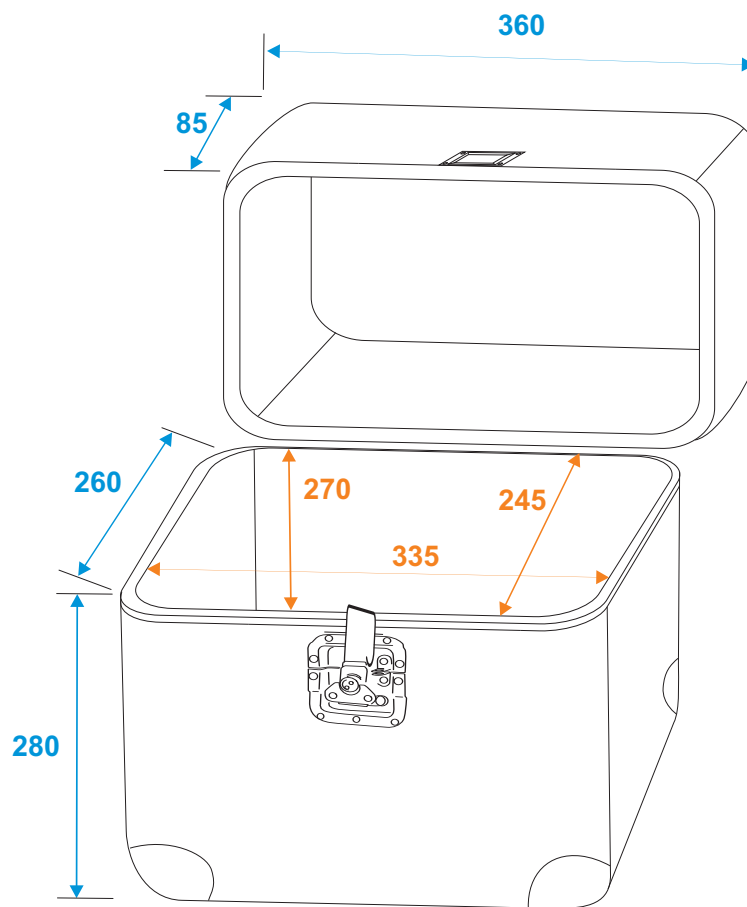

# Flightcase

**30110036** Record case ALU 75/25, rounded

\*all dimensions in millimeters