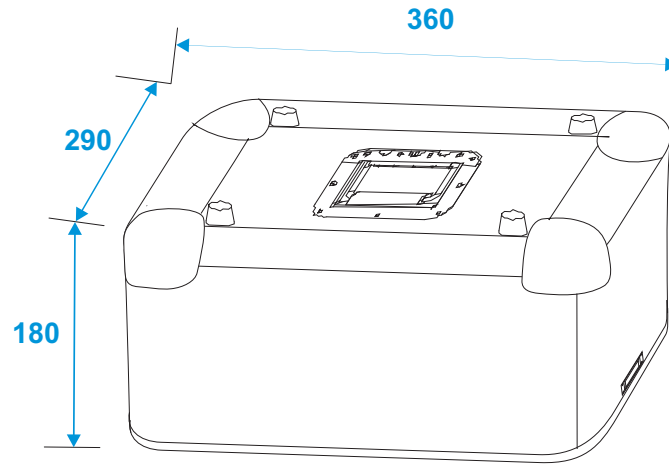

# Flightcase

**30110034** Record case ALU 50/50, silver

\*all dimensions in millimeters