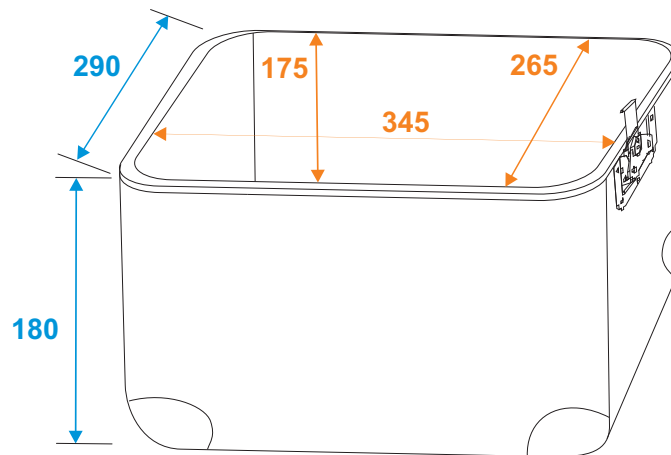

# Flightcase

**30110034** Record case ALU 50/50, silver

\*all dimensions in millimeters