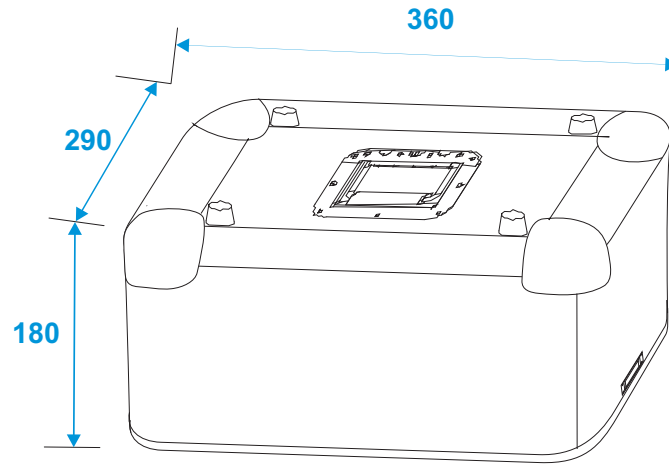

Flightcase

30110032 Record case ALU 50/50, rounded

*all dimensions in millimeters