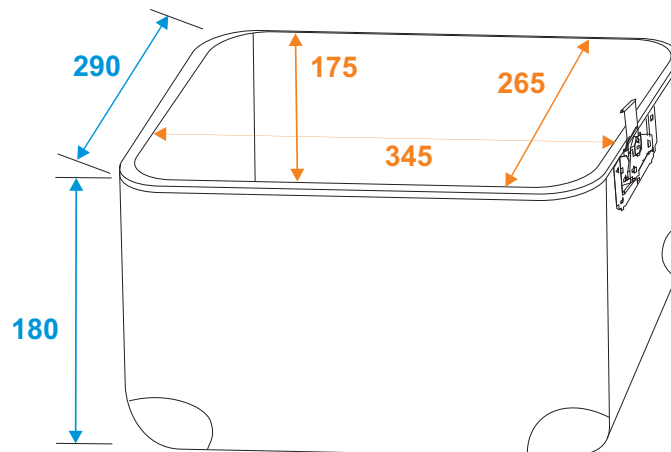

Flightcase

30110032 Record case ALU 50/50, rounded

*all dimensions in millimeters