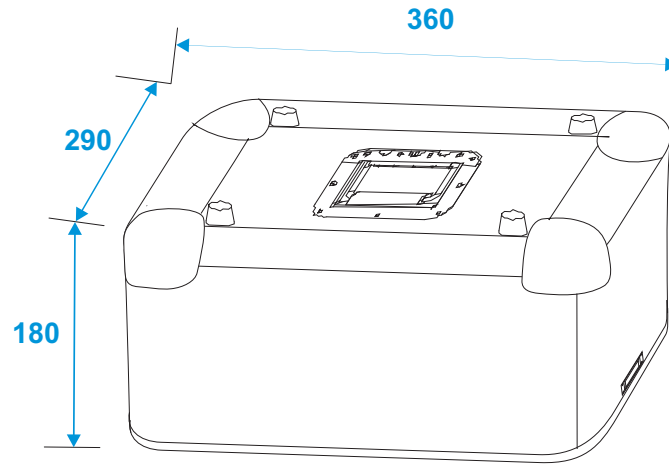

Flightcase

30110031 Record case ALU 50/50, rounded

*all dimensions in millimeters