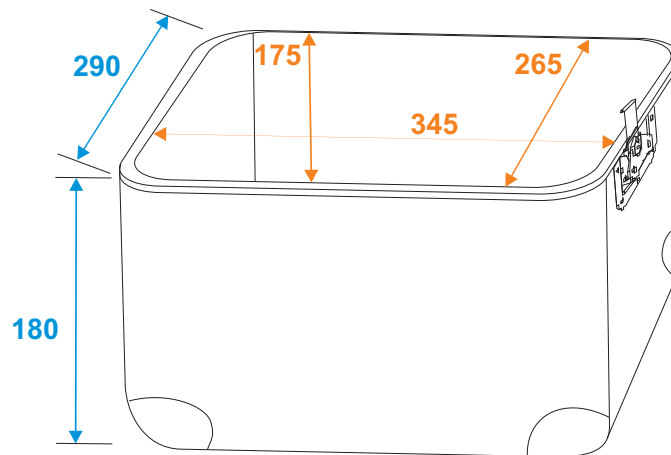

Flightcase

30110031 Record case ALU 50/50, rounded

*all dimensions in millimeters