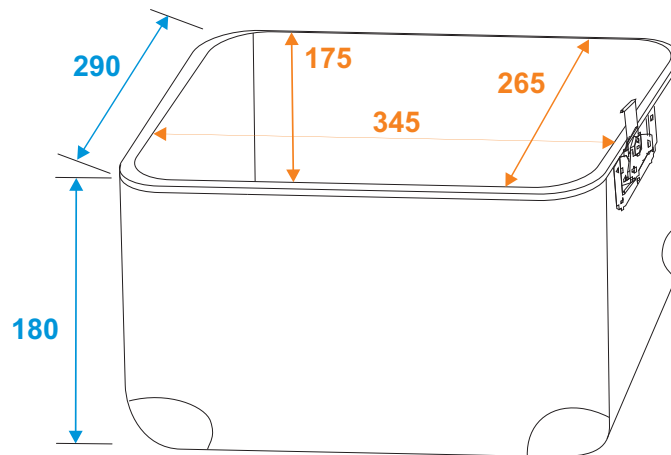

Flightcase

30110030 Record case ALU 50/50, rounded

*all dimensions in millimeters