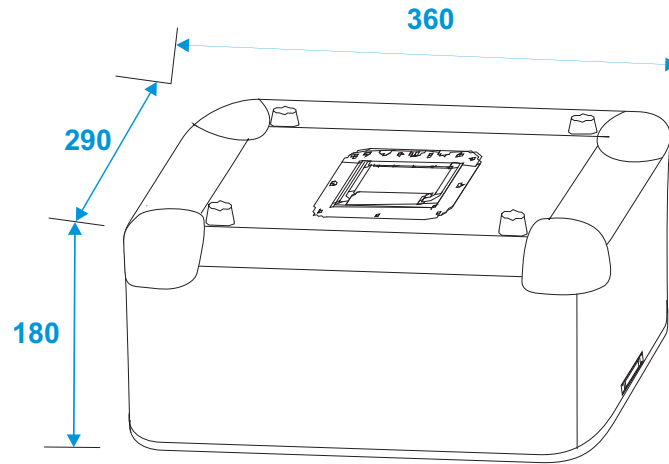

Flightcase

30110030 Record case ALU 50/50, rounded

*all dimensions in millimeters