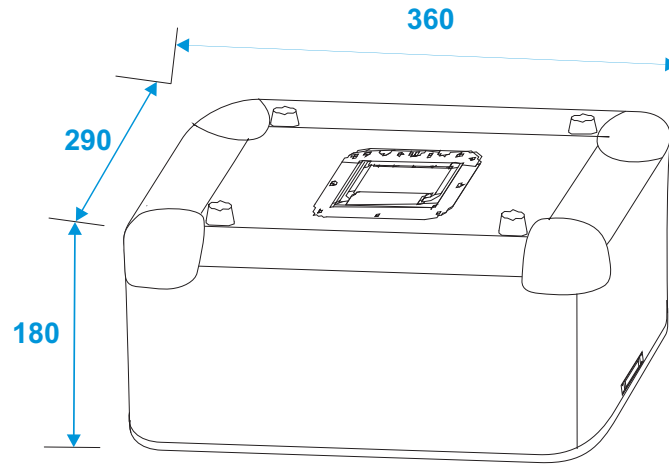

Flightcase

3011002Y Record case ALU 50/50, rounded

*all dimensions in millimeters