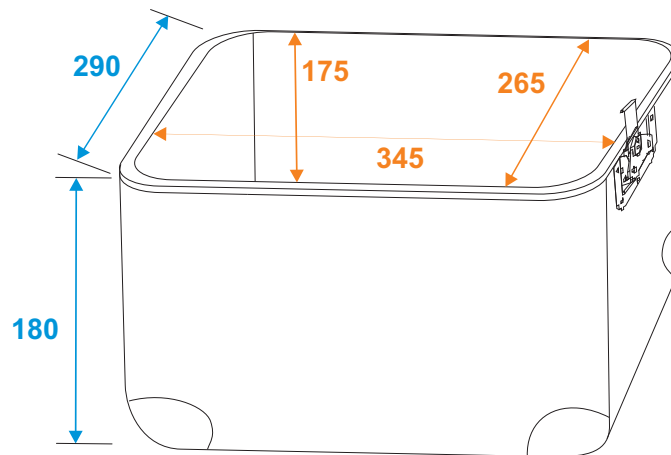

Flightcase

3011002Y Record case ALU 50/50, rounded

*all dimensions in millimeters