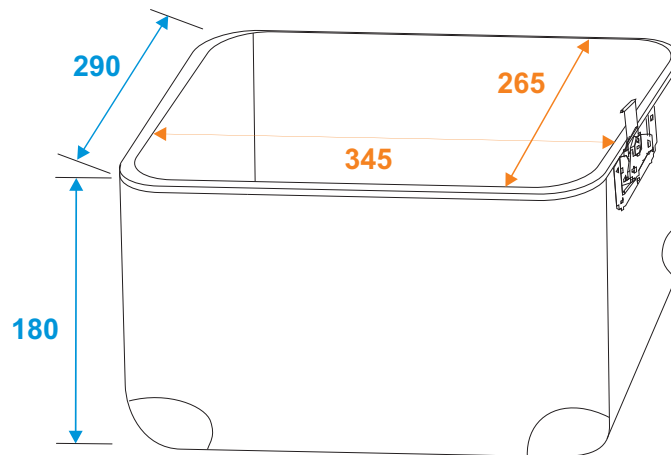

Flightcase

3011002X Record case ALU 50/50, rounded

*all dimensions in millimeters