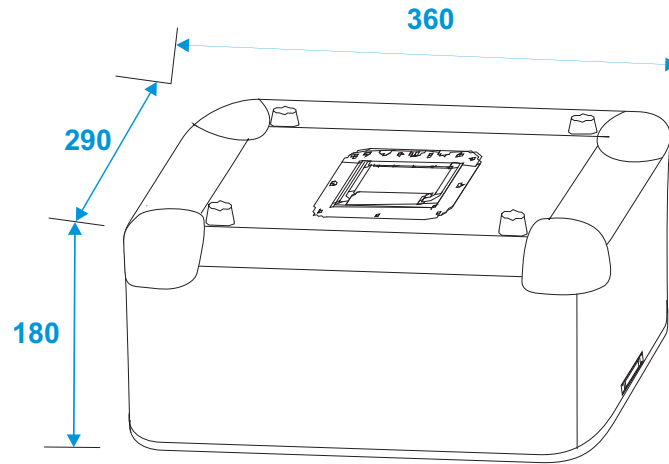

Flightcase

3011002X Record case ALU 50/50, rounded

*all dimensions in millimeters