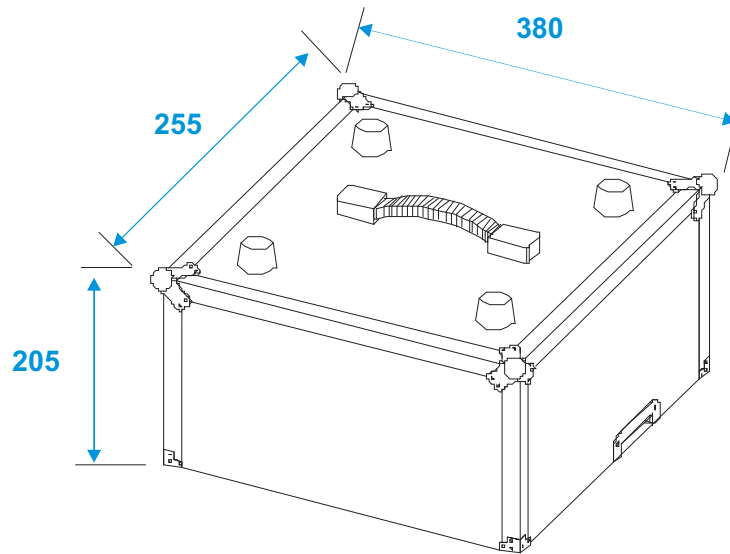

Flightcase

30110024 Record case Pro ALU 50/50 60 Lps

*all dimensions in millimeters