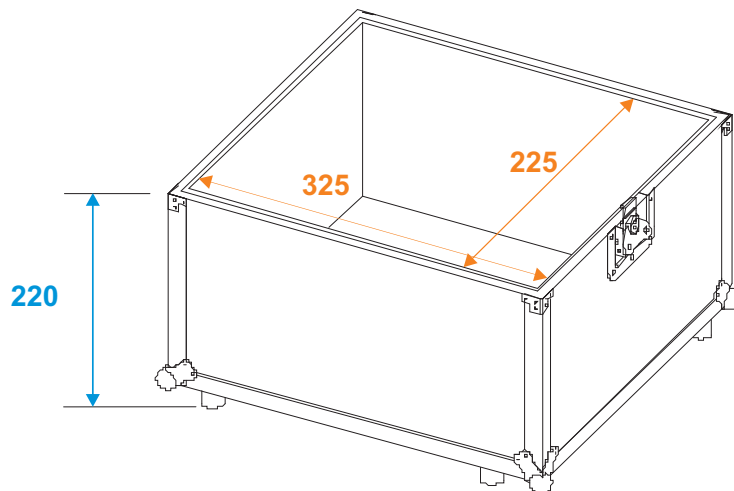

Flightcase

30110024 Record case Pro ALU 50/50 60 Lps

*all dimensions in millimeters