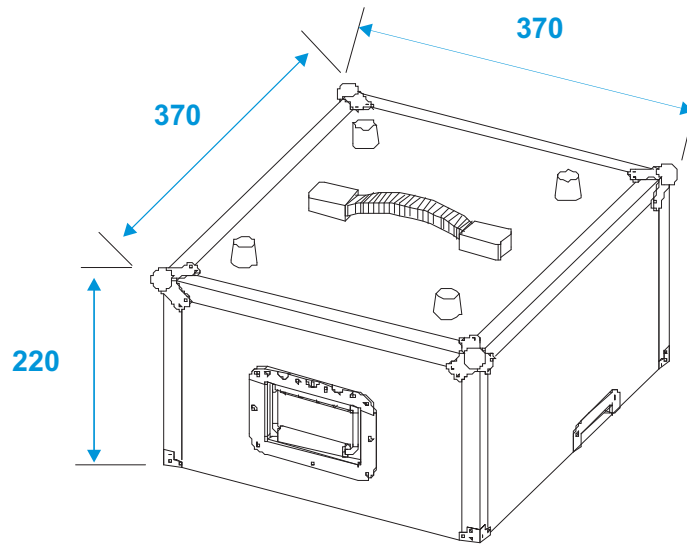

Flightcase

3011001C Record case Pro BLACK 50/50, 100 Lps

*all dimensions in millimeters