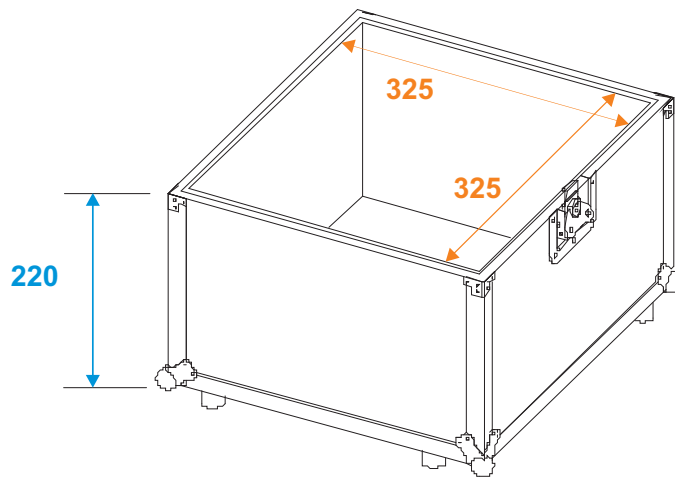

Flightcase

3011001C Record case Pro BLACK 50/50, 100 Lps

*all dimensions in millimeters