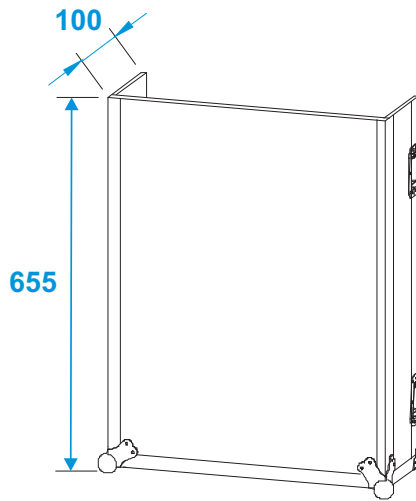

## 3011000N SPECIAL COMBO CASE LS5

\*all dimensions in millimeters