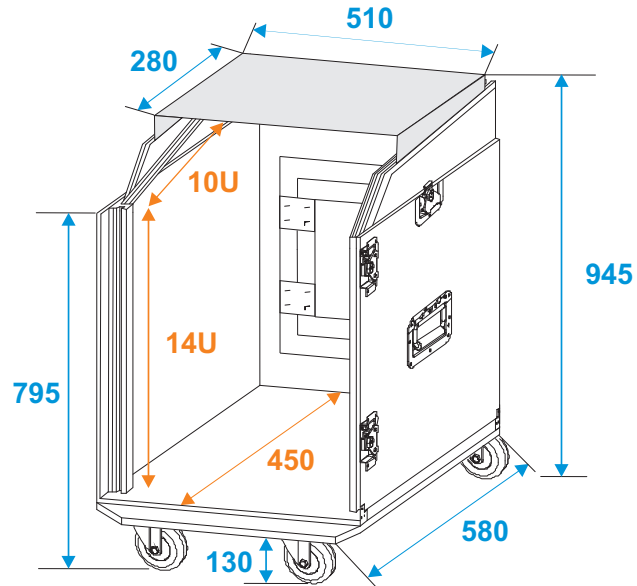

## 3011000N SPECIAL COMBO CASE LS5

\*all dimensions in millimeters