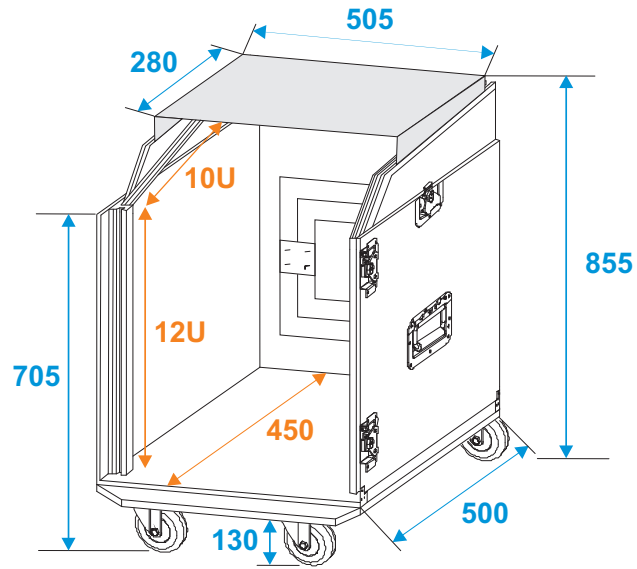

# Flightcase

**3011000L** SPECIAL COMBO CASE LS5

\*all dimensions in millimeters