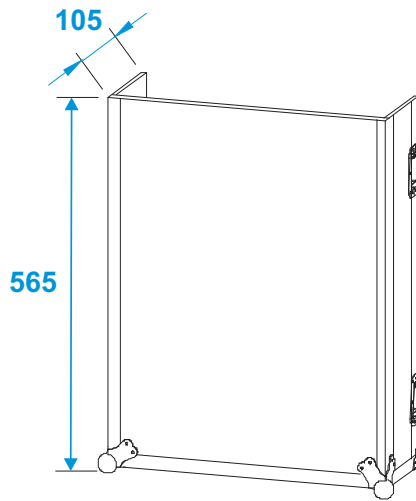

# Flightcase

**3011000L** SPECIAL COMBO CASE LS5

\*all dimensions in millimeters