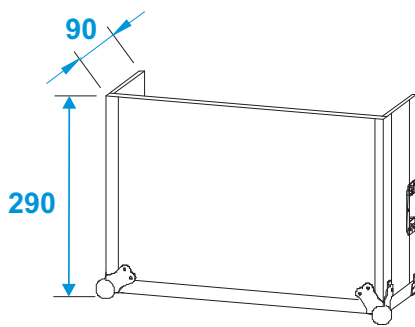

# Flightcase

**3011000A** Special combo case LS5 laptop desk, 6 U

\*all dimensions in millimeters