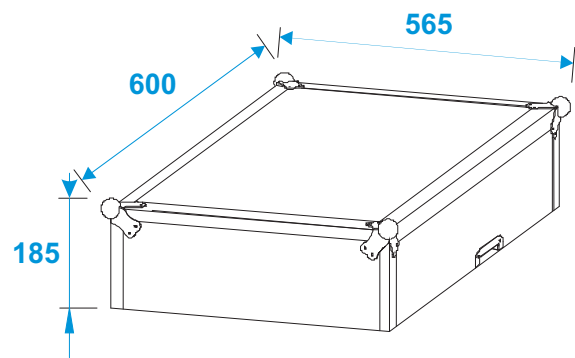

# Flightcase

**3011000A** Special combo case LS5 laptop desk, 6 U

\*all dimensions in millimeters