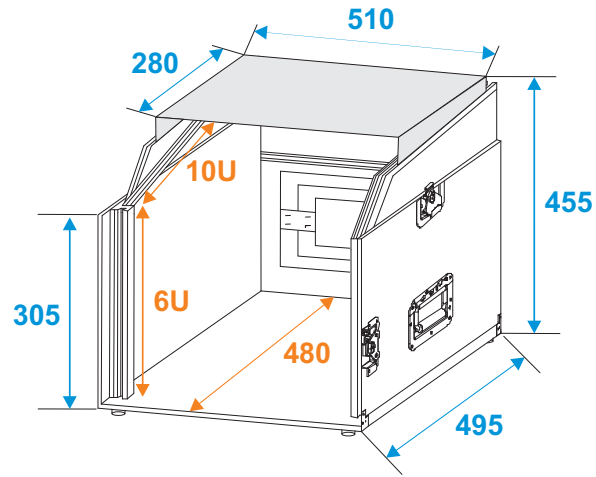

# Flightcase

**3011000A** Special combo case LS5 laptop desk, 6 U

\*all dimensions in millimeters