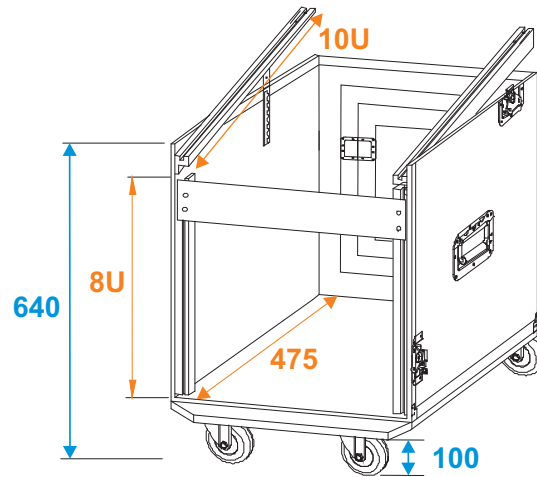

Flightcase

3010999M Special combo case Pro, 8 U

*all dimensions in millimeters