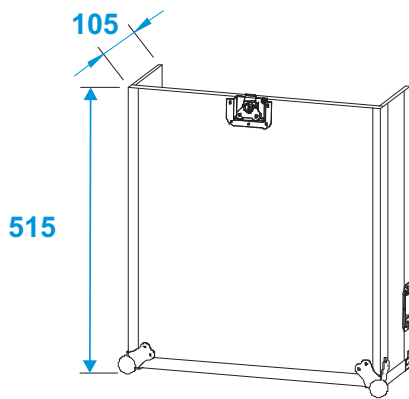

Flightcase

3010999M Special combo case Pro, 8 U

*all dimensions in millimeters