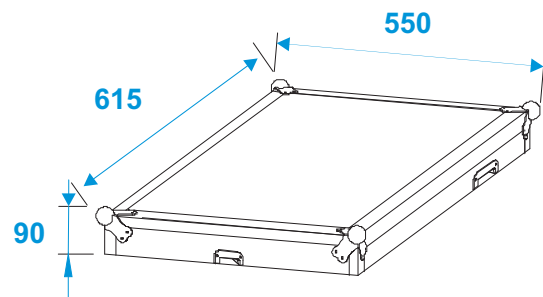

Flightcase

3010999M Special combo case Pro, 8 U

*all dimensions in millimeters