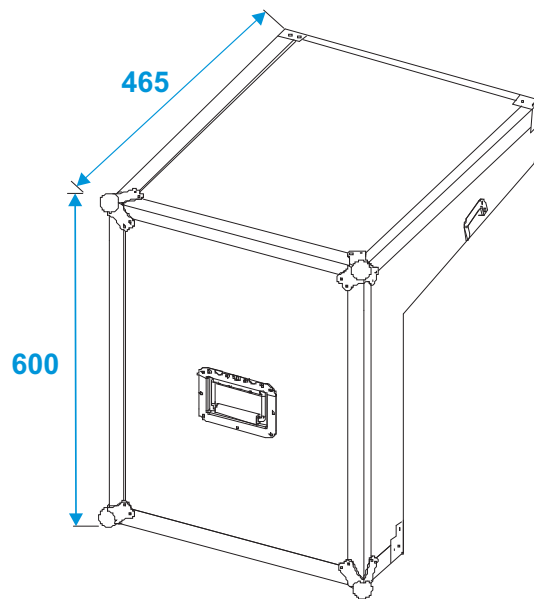

# Flightcase

**3010999C** SPECIAL MIXER/CD PLAYER CASE

\*all dimensions in millimeters