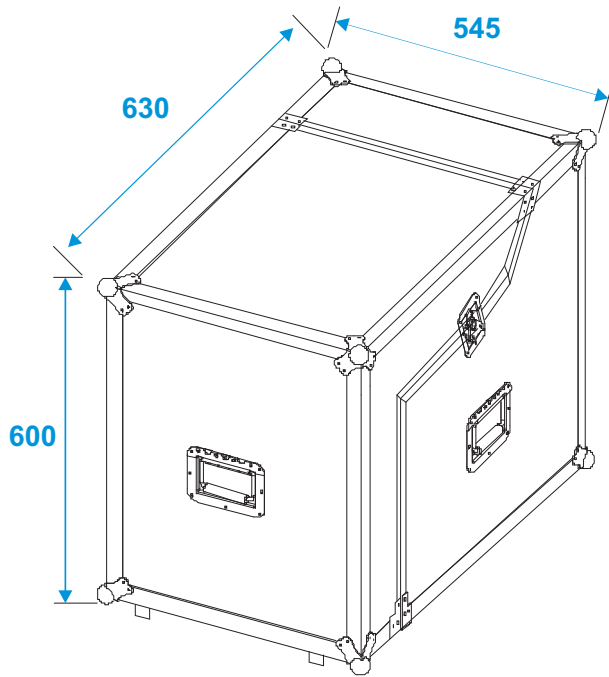

# Flightcase

**3010999C** SPECIAL MIXER/CD PLAYER CASE

\*all dimensions in millimeters