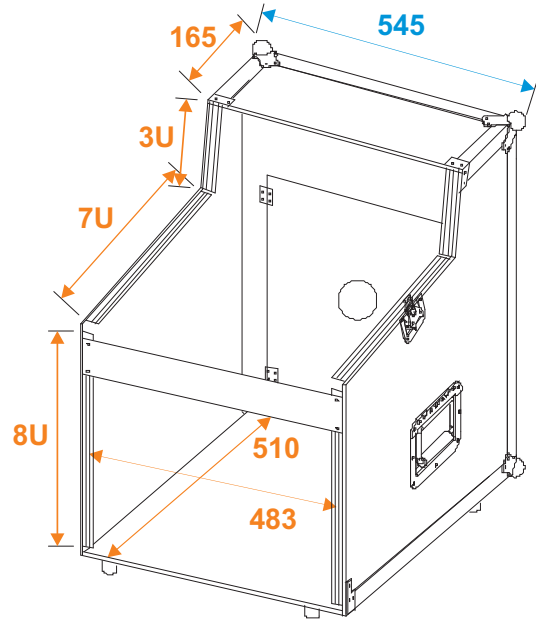

# Flightcase

**3010999C** SPECIAL MIXER/CD PLAYER CASE

\*all dimensions in millimeters