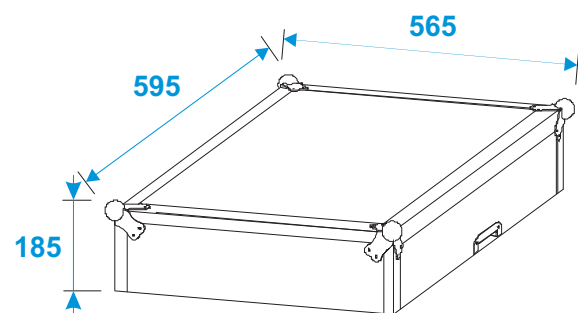

# Flightcase

**30109978** Special combo case BLHD laptop desk 14 U

\*all dimensions in millimeters