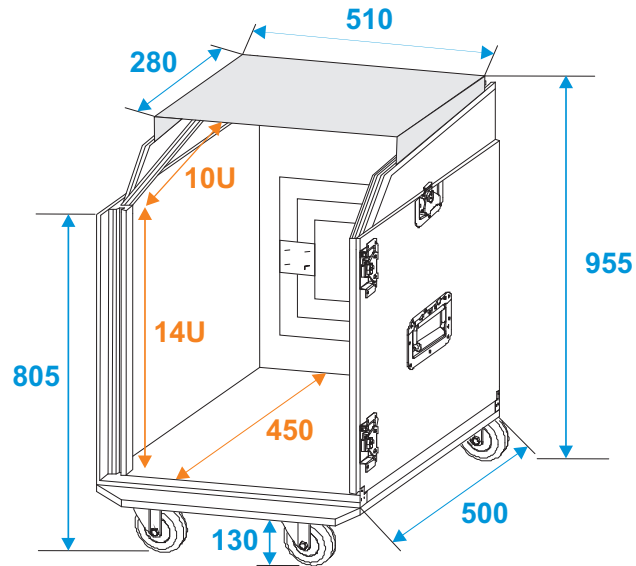

# Flightcase

**30109978** Special combo case BLHD laptop desk 14 U

\*all dimensions in millimeters