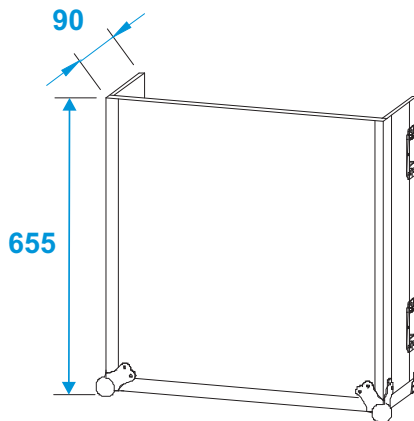

# Flightcase

**30109978** Special combo case BLHD laptop desk 14 U

\*all dimensions in millimeters