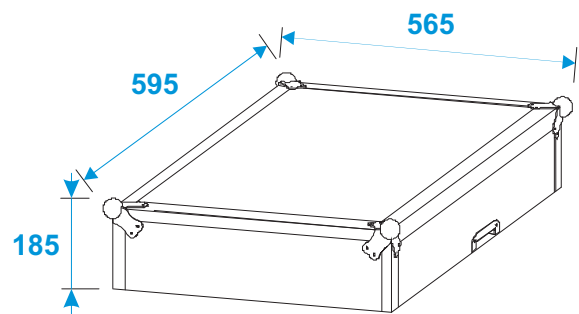

# Flightcase

**30109976** Special combo case BLHD laptop desk 12 U

\*all dimensions in millimeters