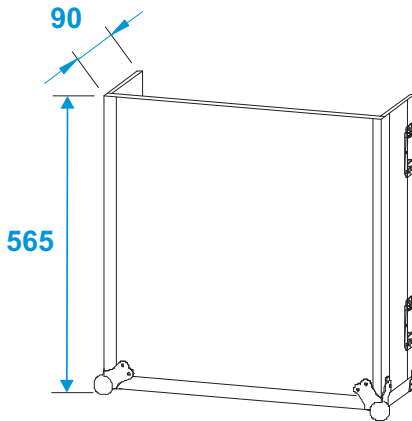

# Flightcase

**30109976** Special combo case BLHD laptop desk 12 U

\*all dimensions in millimeters