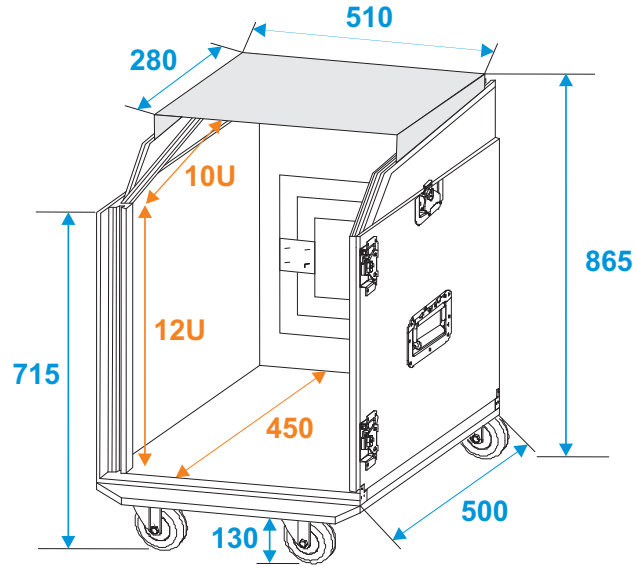

# Flightcase

**30109976** Special combo case BLHD laptop desk 12 U

\*all dimensions in millimeters