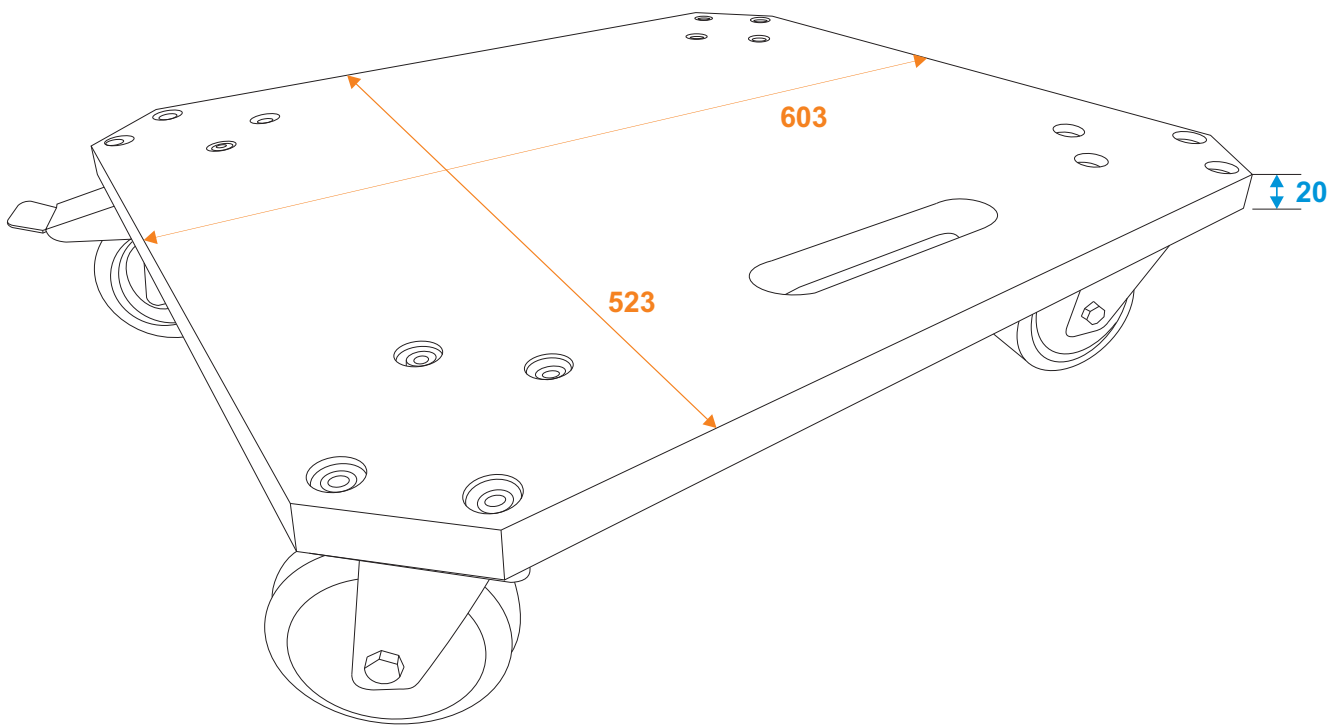

Flightcase 3010981C

Rollbrett Multiplex 4 Rollen 2 Bremsen

*all dimensions in millimeters