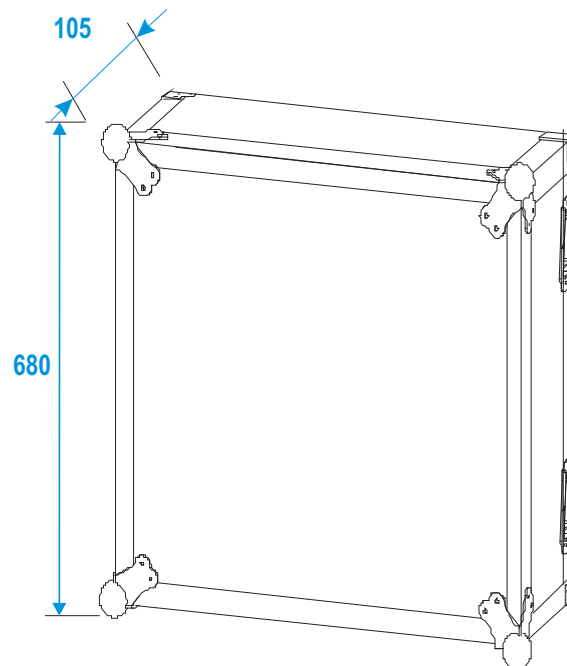

# Flightcase

**30109794** AMPLIFIER RACK PR-2 14U

\*all dimensions in millimeters