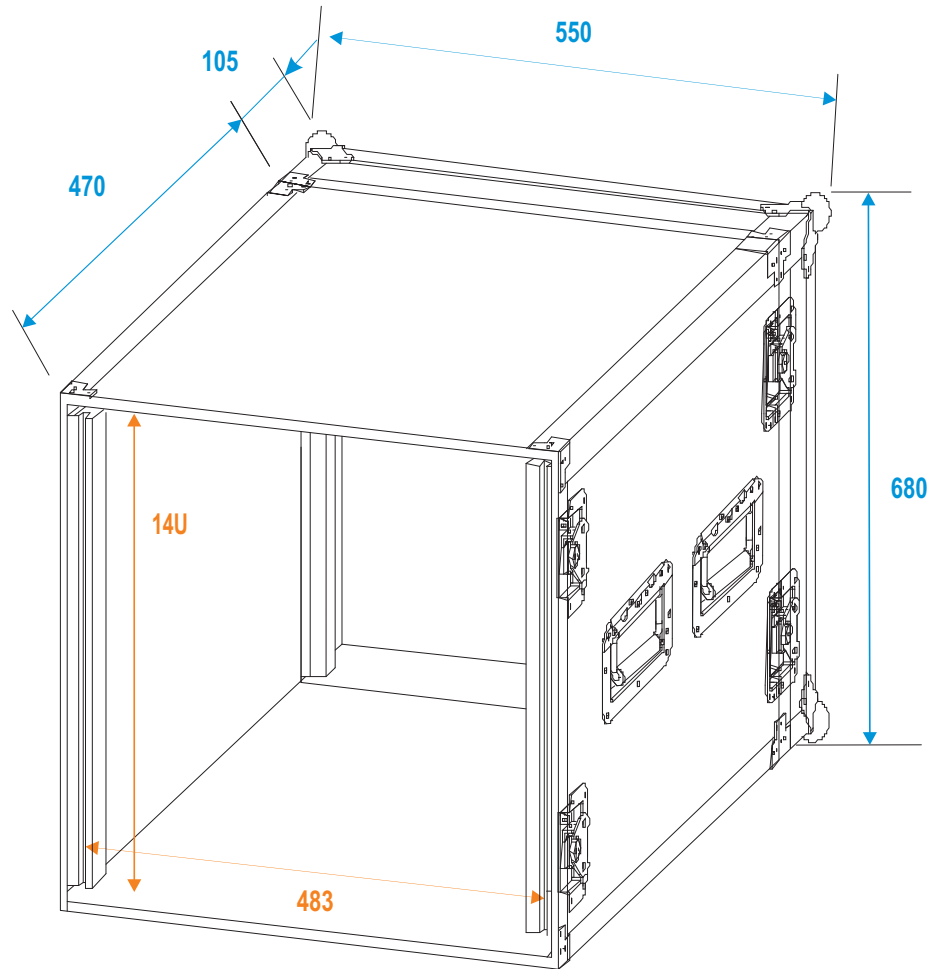

# Flightcase

**30109794** AMPLIFIER RACK PR-2 14U

\*all dimensions in millimeters