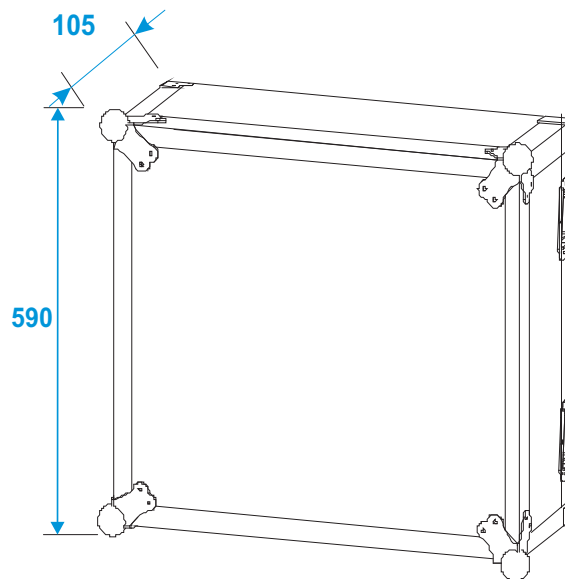

# Flightcase

**30109792** Amplifier rack PR-2, 12U

\*all dimensions in millimeters