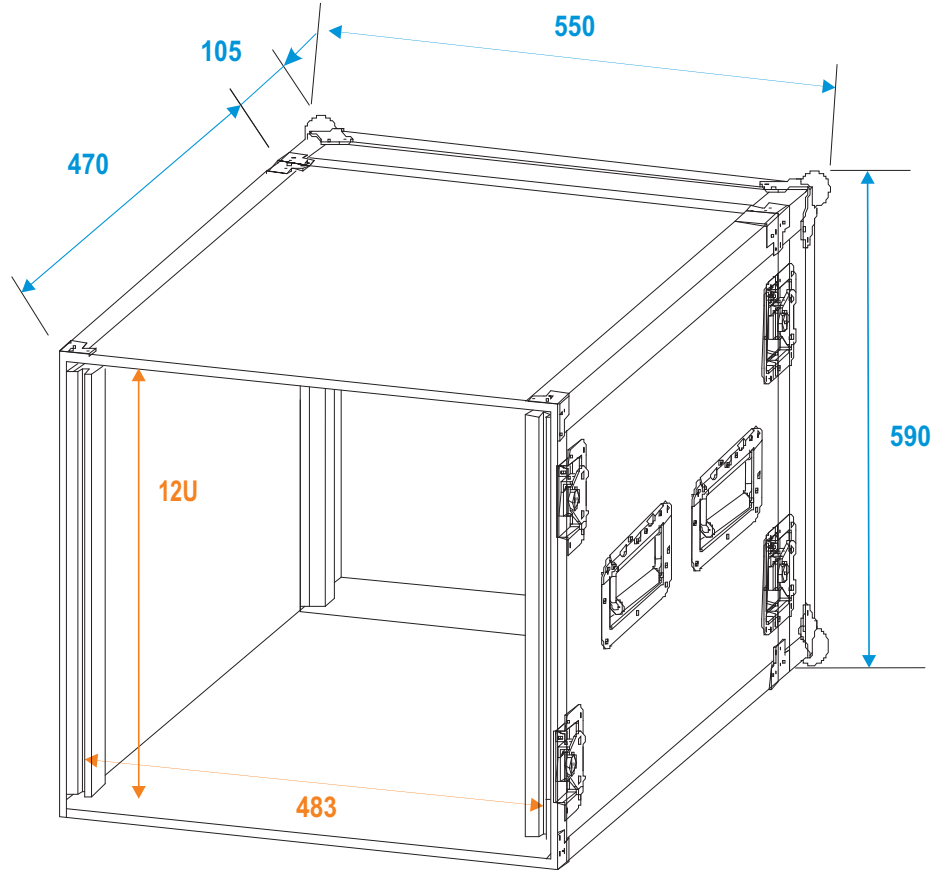

# Flightcase

**30109792** Amplifier rack PR-2, 12U

\*all dimensions in millimeters