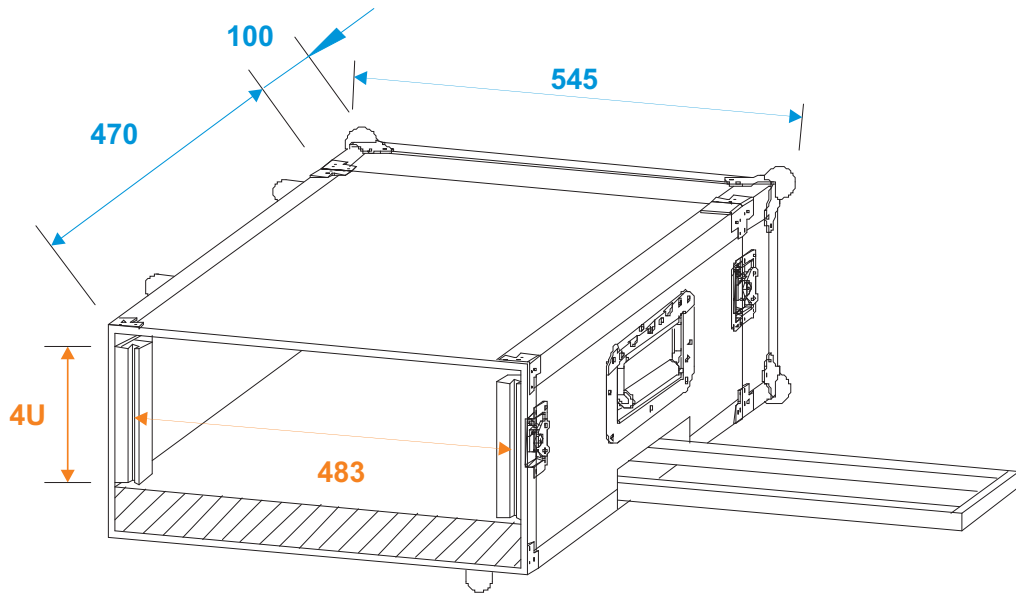

Flightcase

30109250 AMPLIFIER RACK with Trolley 4U

*all dimensions in millimeters