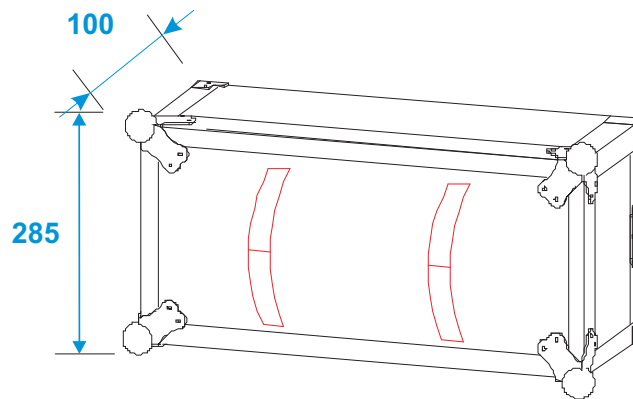

Flightcase

30109250 AMPLIFIER RACK with Trolley 4U

*all dimensions in millimeters