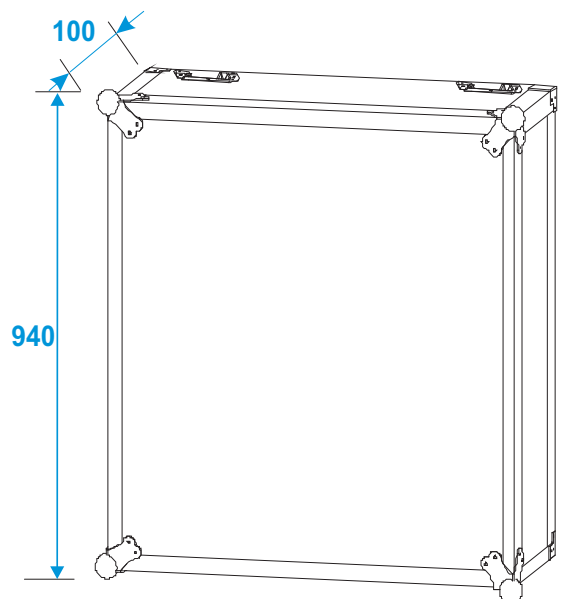

# Flightcase

**30109135** Leichtsin Tower-80

\*all dimensions in millimeters