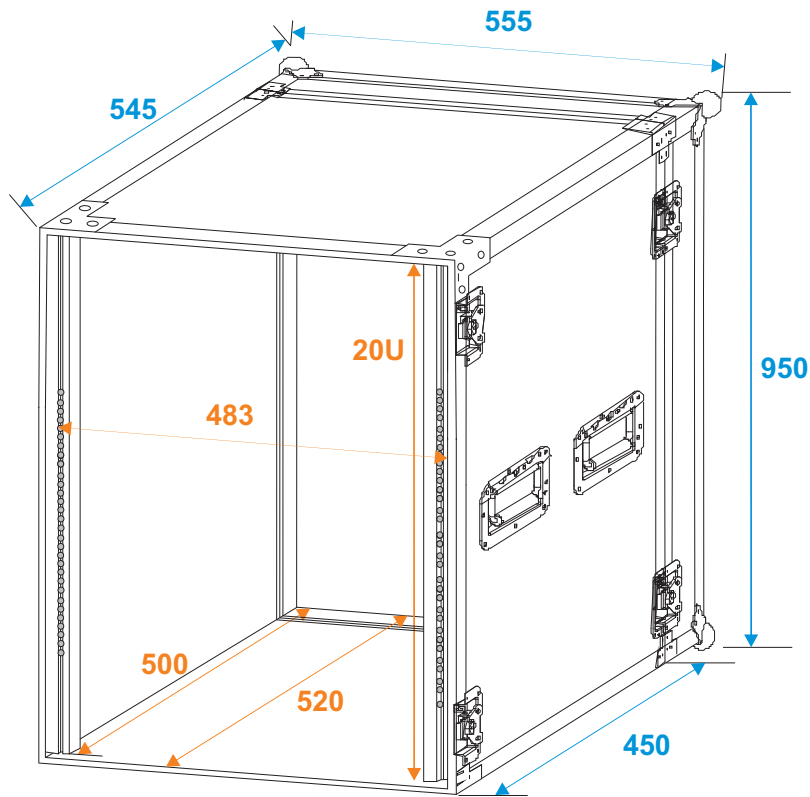

# Flightcase

**30109135** Leichtsin Tower-80

\*all dimensions in millimeters