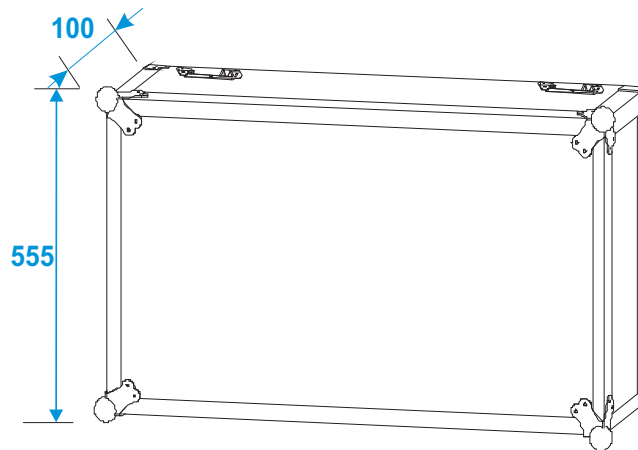

Flightcase

30109125 Rack Profi 15HE 45cm

*all dimensions in millimeters