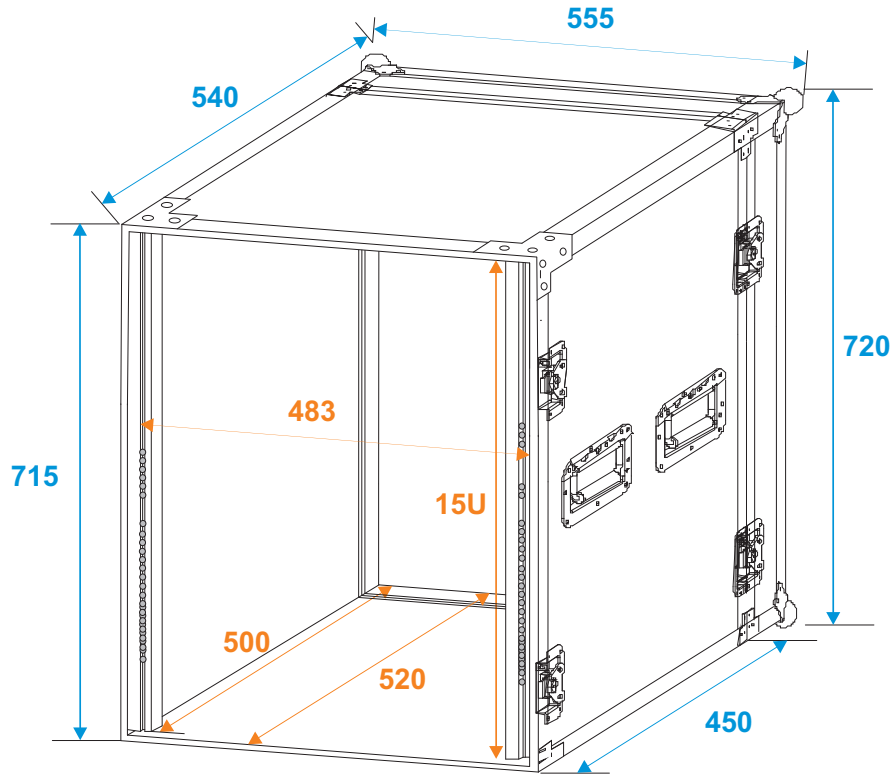

Flightcase

30109125 Rack Profi 15HE 45cm

*all dimensions in millimeters