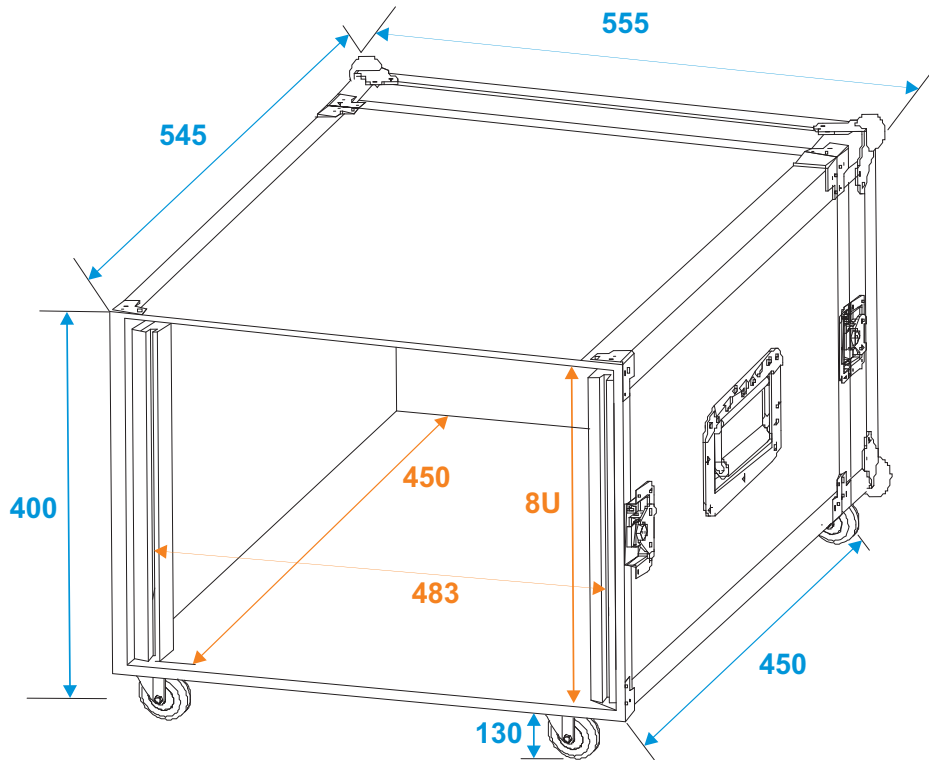

Flightcase

30109112 Rack Profi 8HE 45cm with wheels

*all dimensions in millimeters