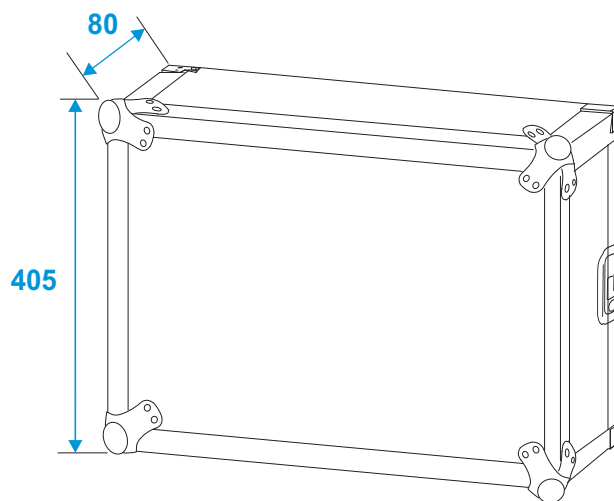

Flightcase

30109112 Rack Profi 8HE 45cm with wheels

*all dimensions in millimeters