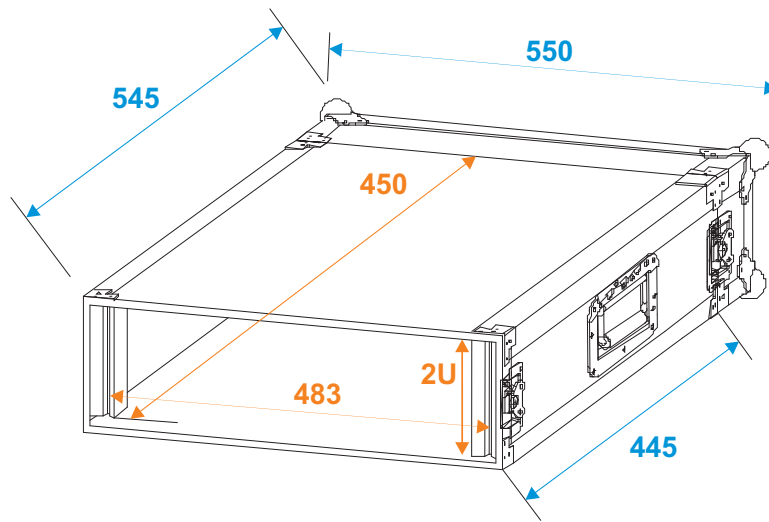

# Flightcase

**30109095** Rack Profi 2HE 45cm

\*all dimensions in millimeters