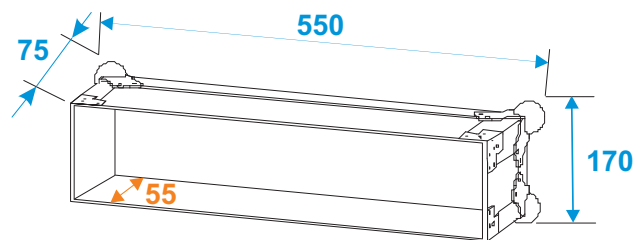

# Flightcase

**30109095** Rack Profi 2HE 45cm

\*all dimensions in millimeters