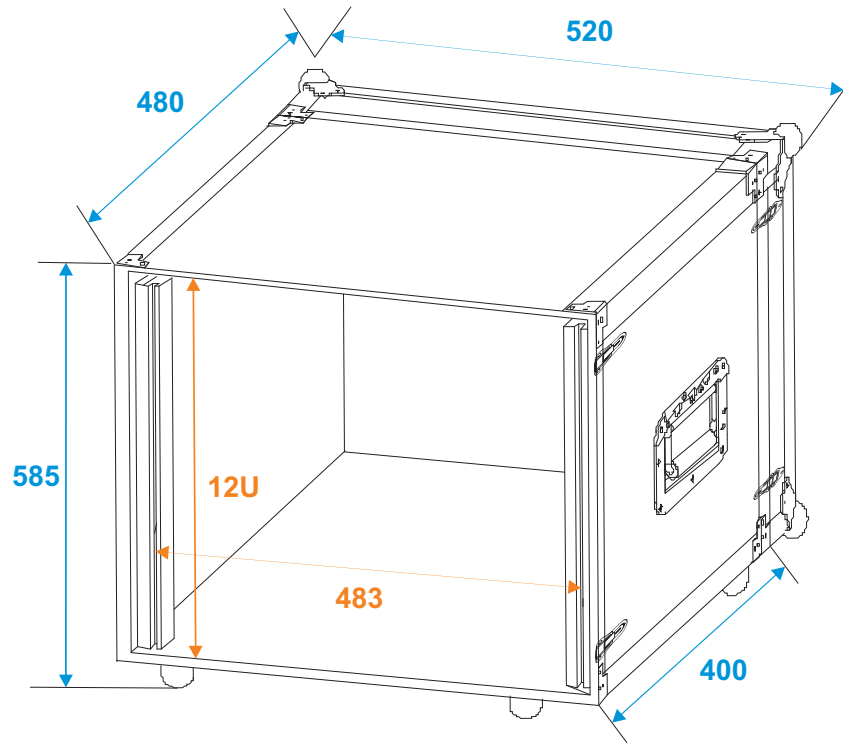

Flightcase

30107276 EFFECT RACK CO DD, D:36cm, 12U,

*all dimensions in millimeters