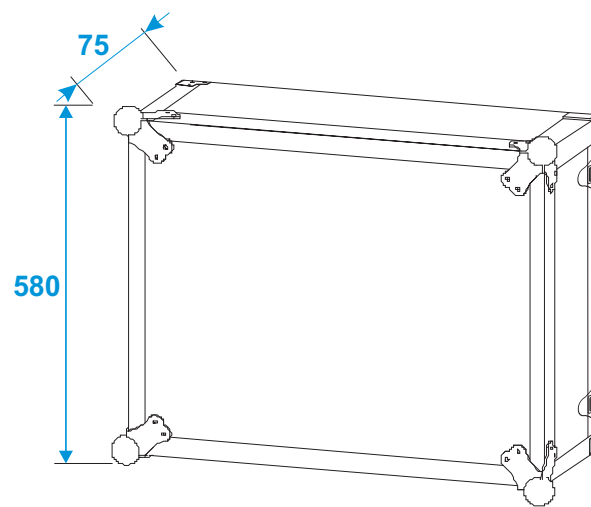

Flightcase

30107276 EFFECT RACK CO DD, D:36cm, 12U,

*all dimensions in millimeters