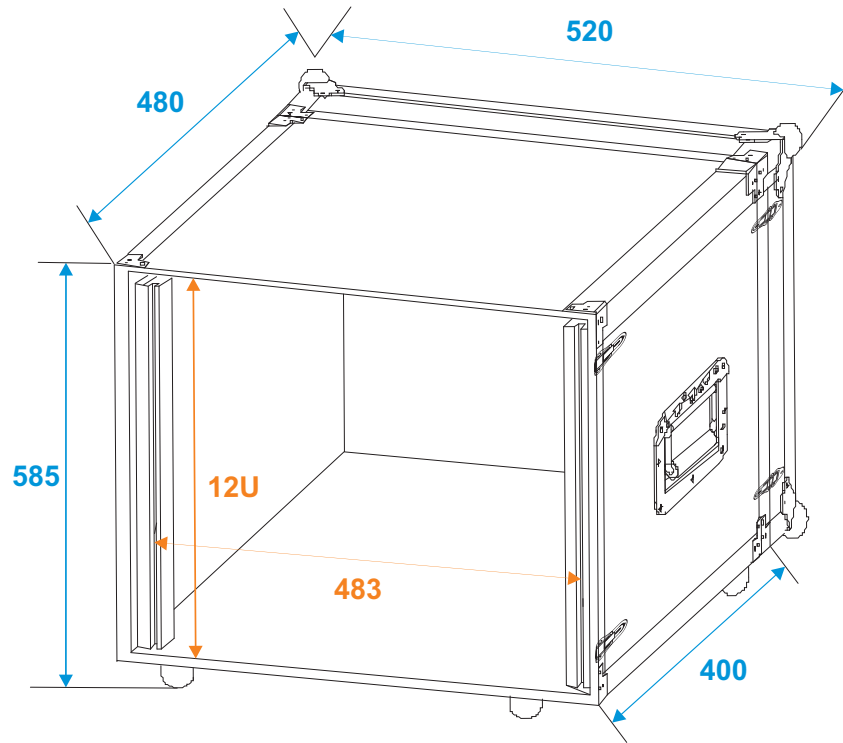

Flightcase

30107274 EFFECT RACK CO DD, D:36cm, 12U,

*all dimensions in millimeters