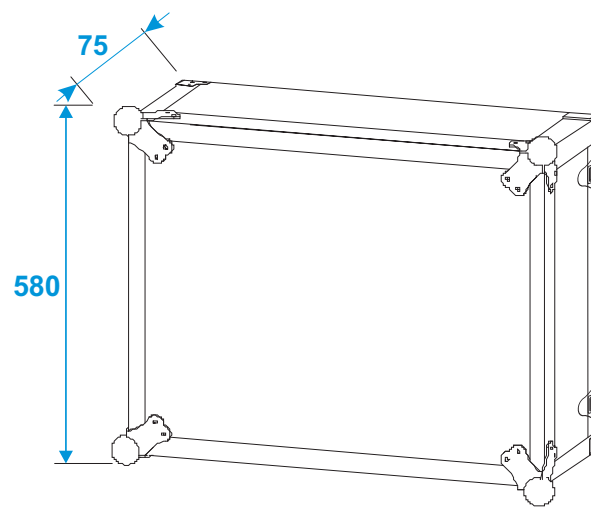

Flightcase

30107274 EFFECT RACK CO DD, D:36cm, 12U,

*all dimensions in millimeters