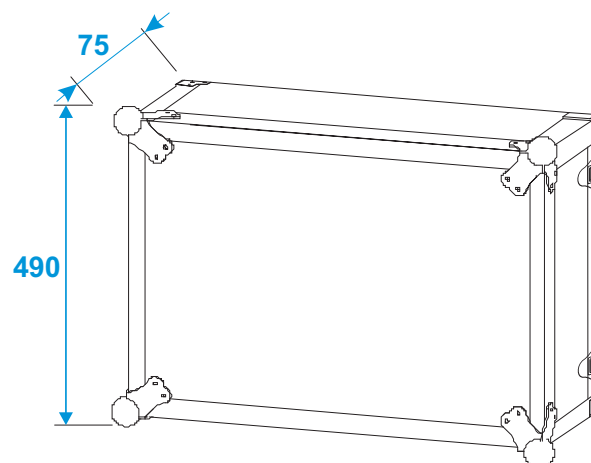

# Flightcase

**30107272** EFFECT RACK CO DD, D:36cm, 10U,

\*all dimensions in millimeters