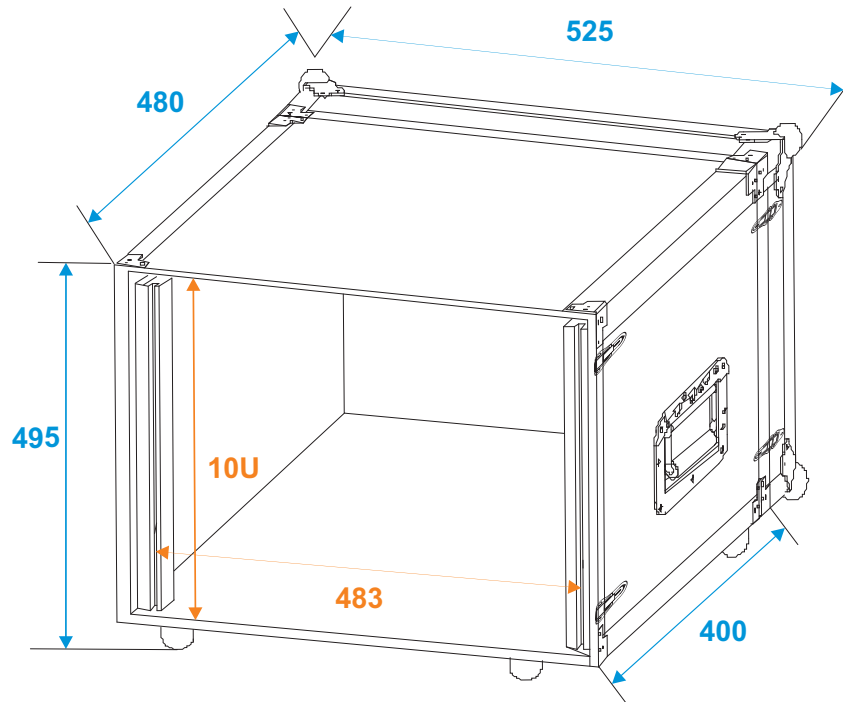

# Flightcase

**30107272** EFFECT RACK CO DD, D:36cm, 10U,

\*all dimensions in millimeters