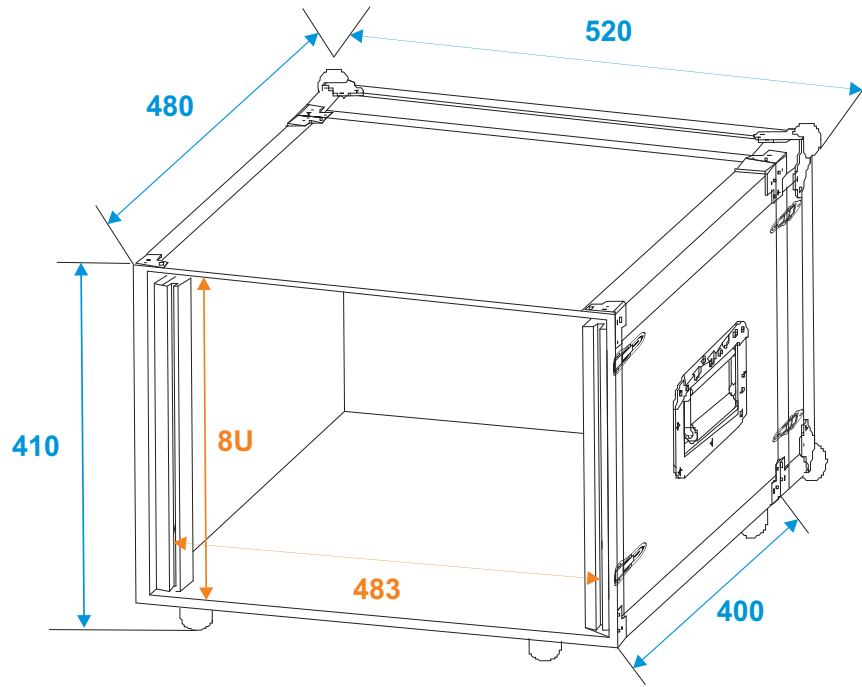

Flightcase

30107265 EFFECT RACK CO DD, D:36cm, 8U,

*all dimensions in millimeters