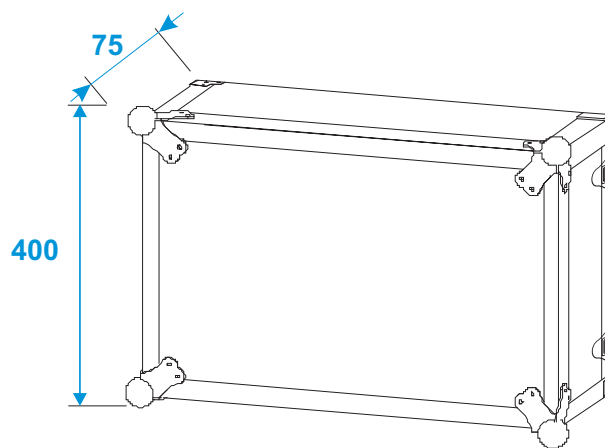

Flightcase

30107265 EFFECT RACK CO DD, D:36cm, 8U,

*all dimensions in millimeters