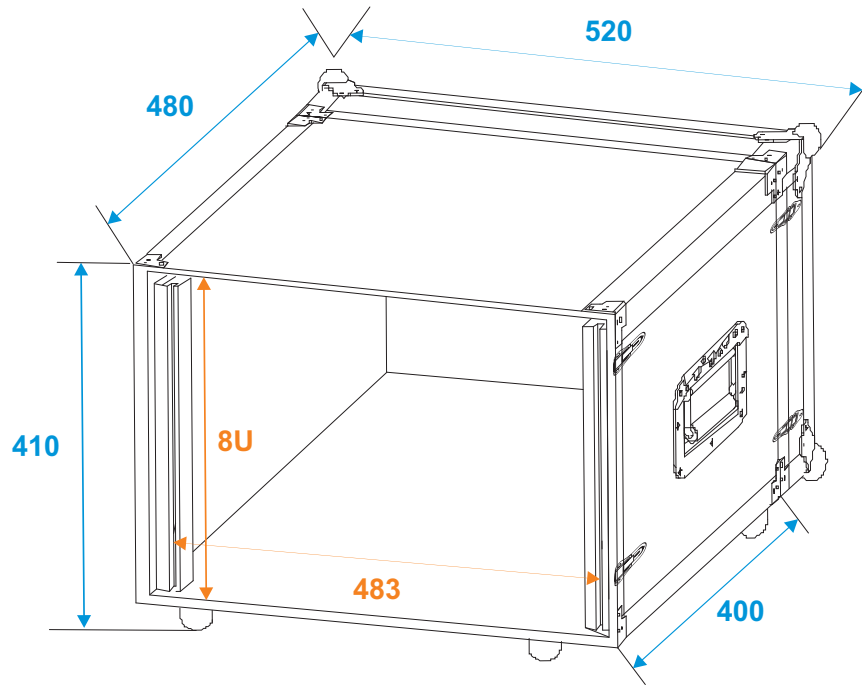

Flightcase

30107260 EFFECT RACK CO DD, D:36cm, 8U,

*all dimensions in millimeters