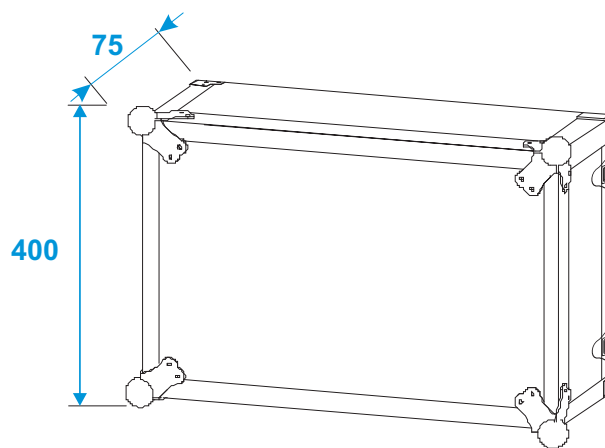

Flightcase

30107260 EFFECT RACK CO DD, D:36cm, 8U,

*all dimensions in millimeters