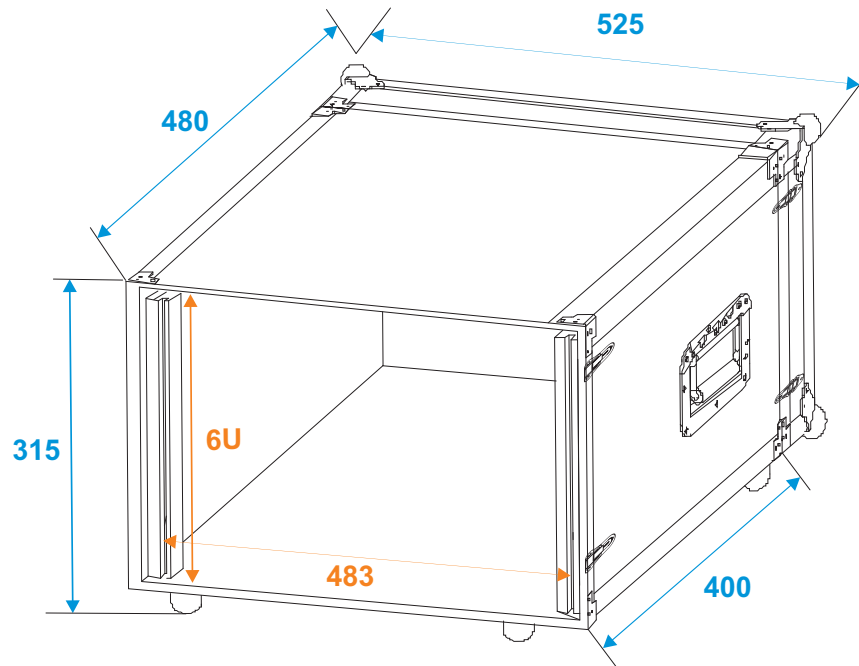

Flightcase

30107255 EFFECT RACK CO DD, D:36cm, 6U,

*all dimensions in millimeters