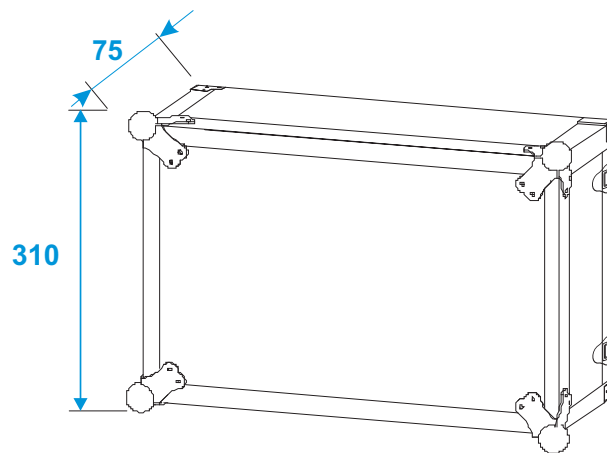

Flightcase

30107255 EFFECT RACK CO DD, D:36cm, 6U,

*all dimensions in millimeters