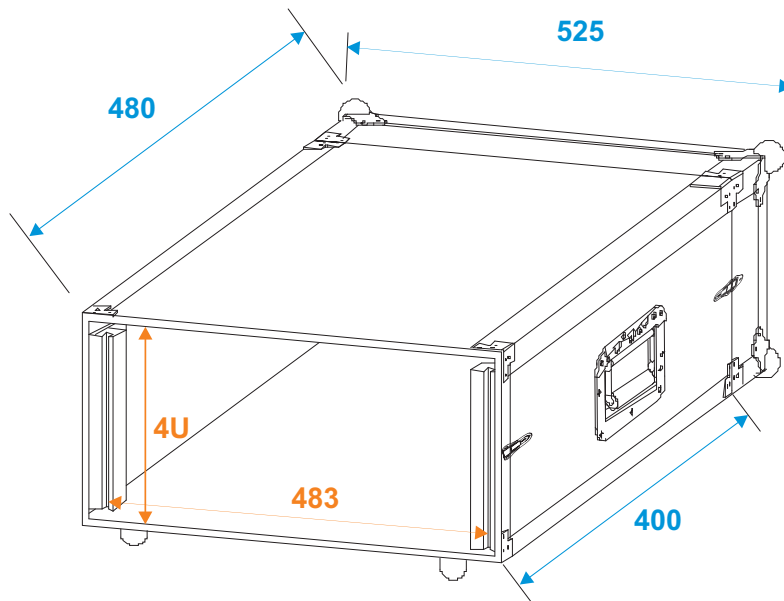

# Flightcase

**30107235** EFFECT RACK CO DD, D:36cm, 4U,

\*all dimensions in millimeters