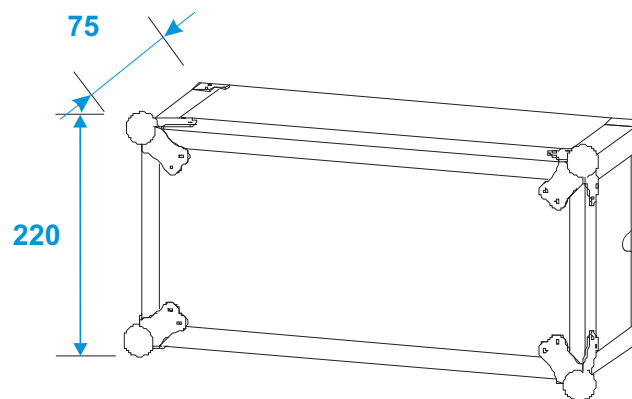

# Flightcase

**30107235** EFFECT RACK CO DD, D:36cm, 4U,

\*all dimensions in millimeters