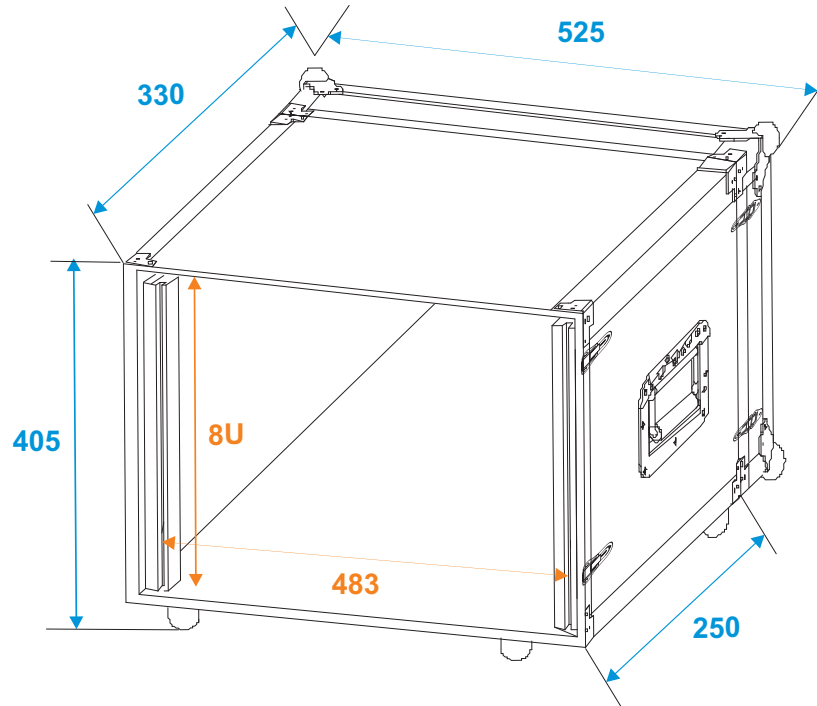

# Flightcase

**3010721E** EFFECT RACK CO DD, D25cm8U

\*all dimensions in millimeters