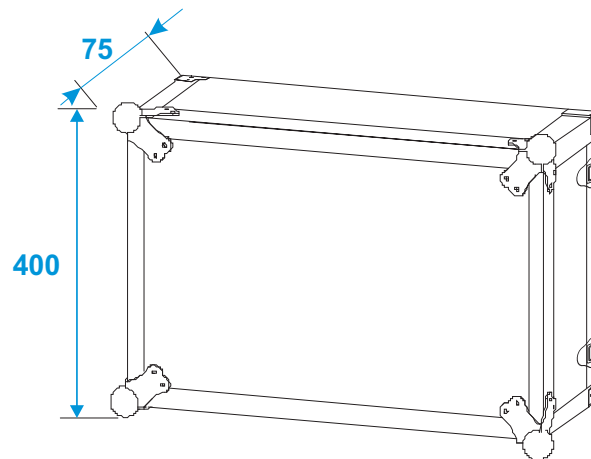

# Flightcase

**3010721E** EFFECT RACK CO DD, D25cm8U

\*all dimensions in millimeters