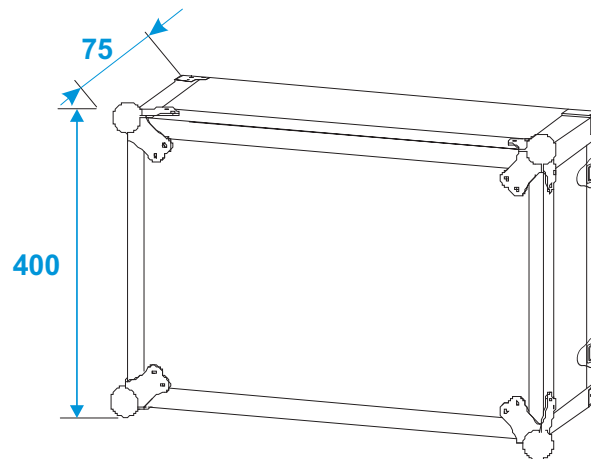

# Flightcase

**30107210** EFFECT RACK CO DD, D25cm8U

\*all dimensions in millimeters