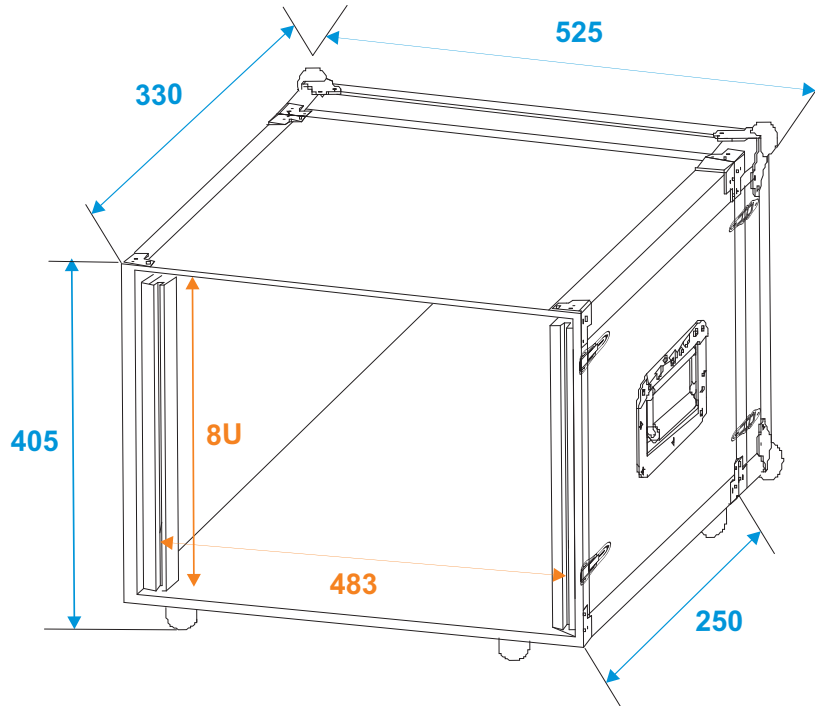

# Flightcase

**30107210** EFFECT RACK CO DD, D25cm8U

\*all dimensions in millimeters