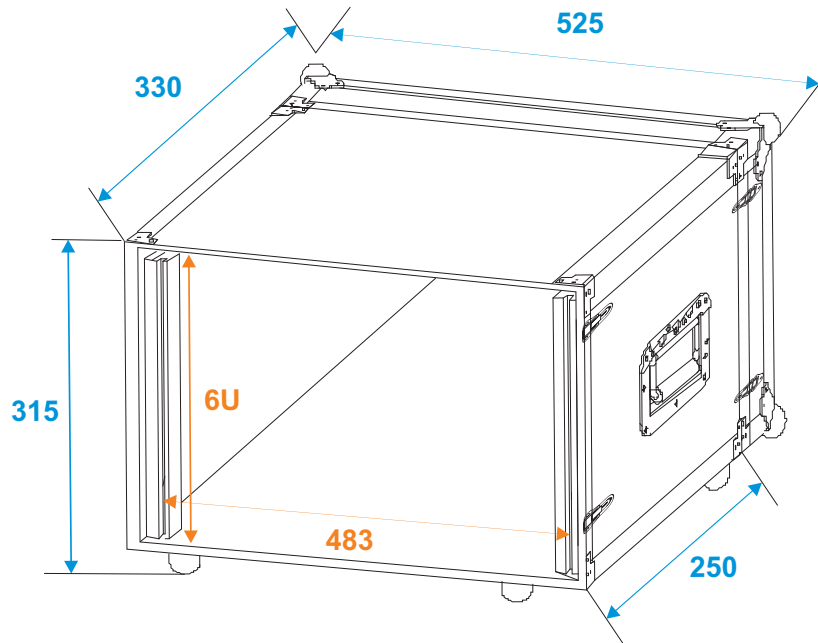

Flightcase

3010721B EFFECT RACK CO DD D:25cm, 6U

*all dimensions in millimeters