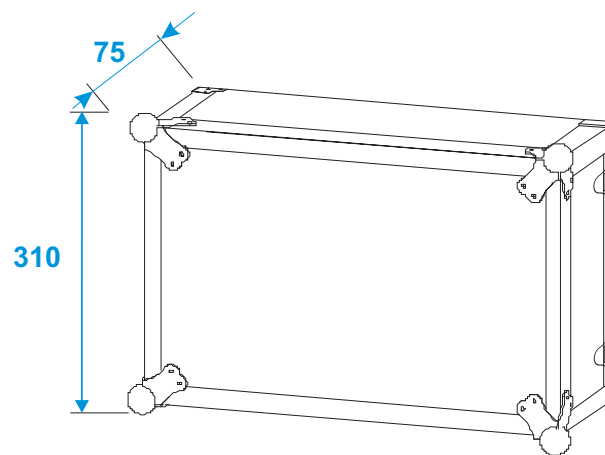

Flightcase

3010721B EFFECT RACK CO DD D:25cm, 6U

*all dimensions in millimeters