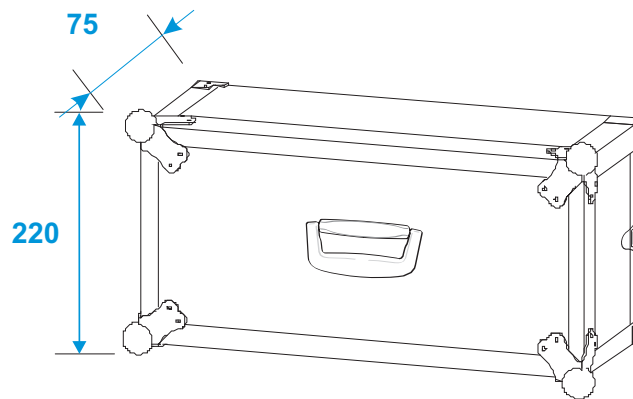

# Flightcase

**30107217** EFFECT RACK CO DD, D:25cm, 4U

\*all dimensions in millimeters