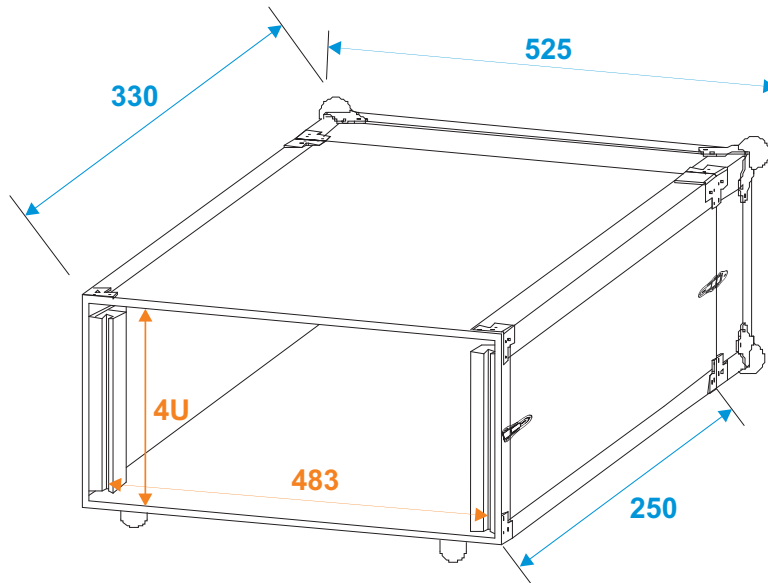

# Flightcase

**30107217** EFFECT RACK CO DD, D:25cm, 4U

\*all dimensions in millimeters