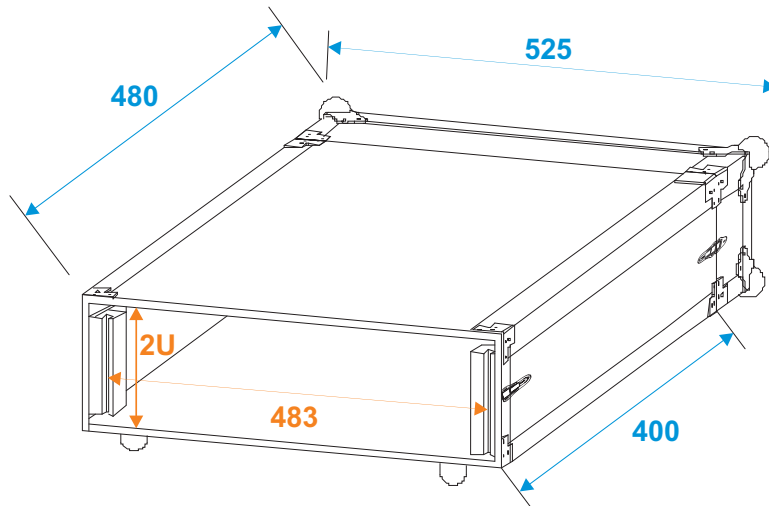

Flightcase

30107215 EFFECT RACK CO DD, D:36cm, 2U,

*all dimensions in millimeters