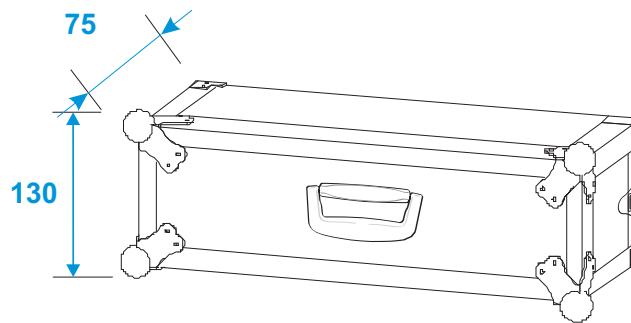

Flightcase

30107215 EFFECT RACK CO DD, D:36cm, 2U,

*all dimensions in millimeters