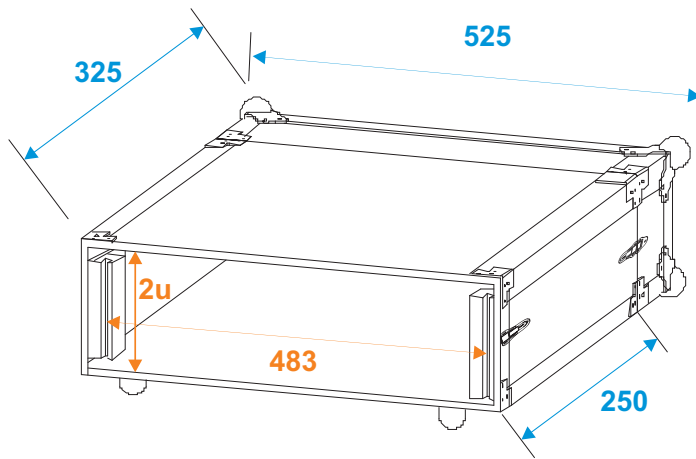

# Flightcase

**30107190** EFFECT RACK CO DD, D:25cm, 2U

\*all dimensions in millimeters