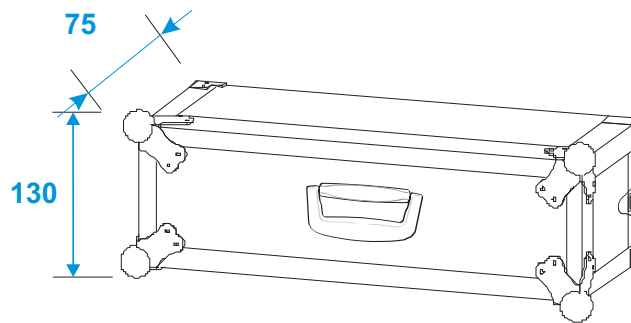

# Flightcase

**30107190** EFFECT RACK CO DD, D:25cm, 2U

\*all dimensions in millimeters