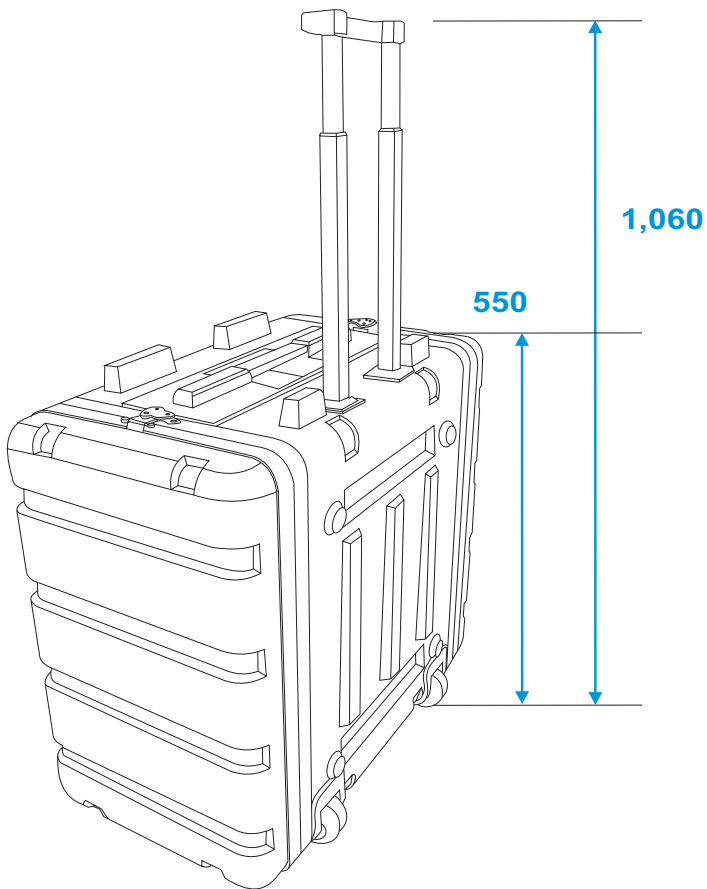

Flightcase

30106055 Plastic rack 19, 6HE, DD/trolley

*all dimensions in millimeters