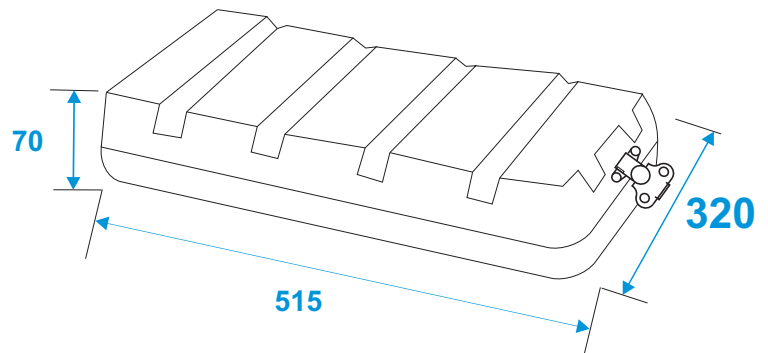

Flightcase

30106055 Plastic rack 19, 6HE, DD/trolley

*all dimensions in millimeters