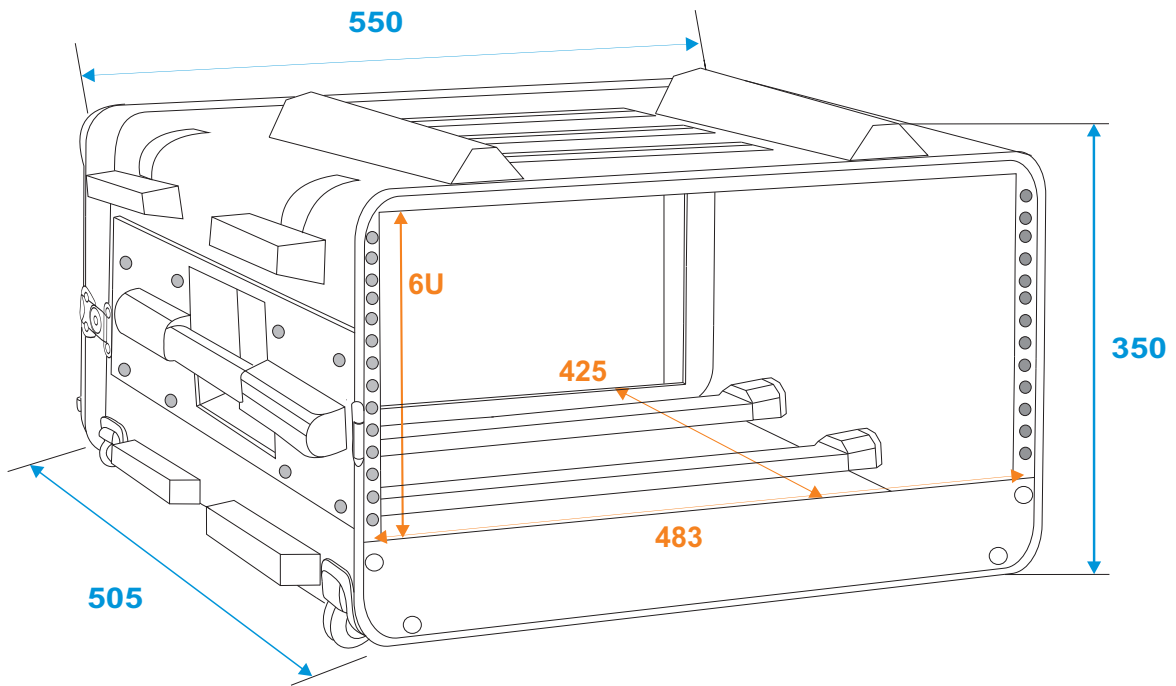

Flightcase

30106055 Plastic rack 19, 6HE, DD/trolley

*all dimensions in millimeters