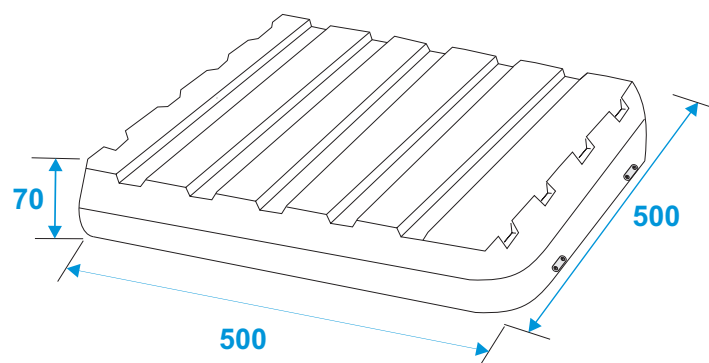

# Flightcase

**30106036** Plastic rack KR-19, 10U, DD

\*all dimensions in millimeters