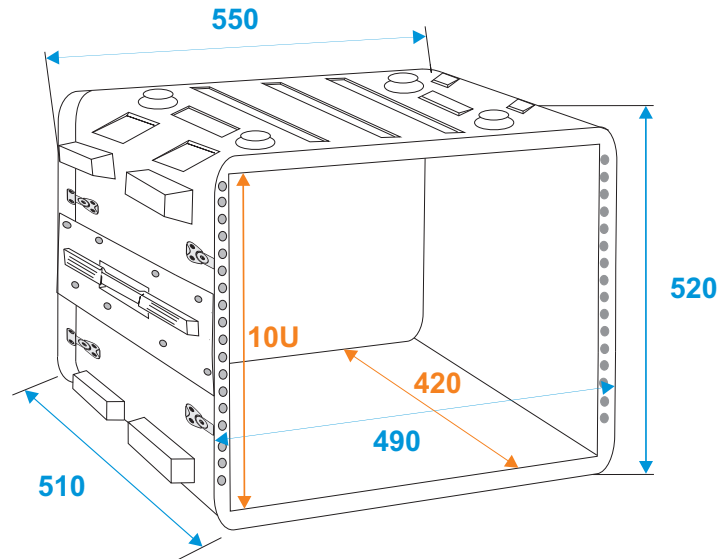

# Flightcase

**30106036** Plastic rack KR-19, 10U, DD

\*all dimensions in millimeters