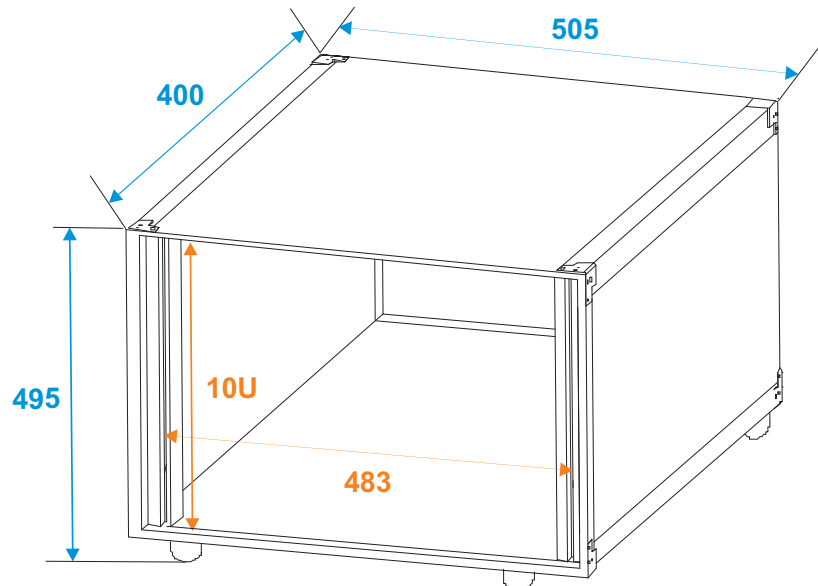

Flightcase

30103637

Effektrack Studio 10HE

*all dimensions in millimeters