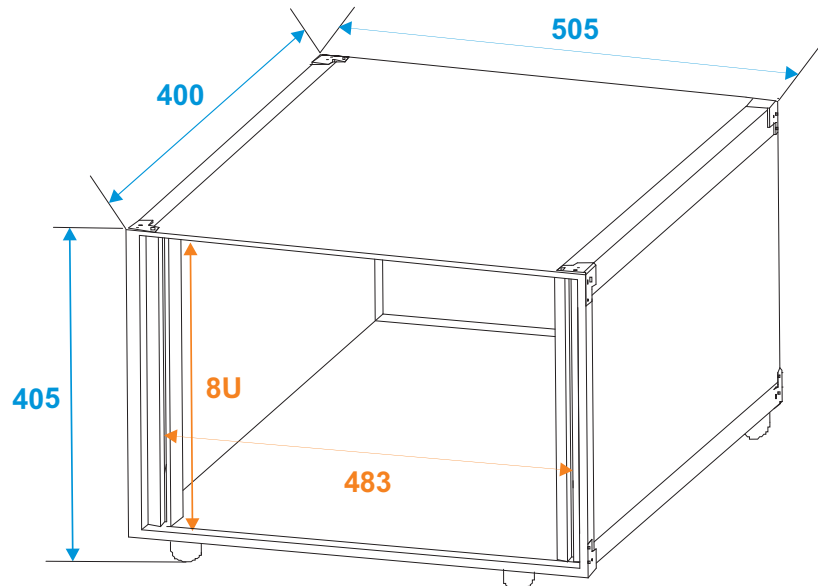

Flightcase

30103636

Effektrack Studio 8HE

*all dimensions in millimeters