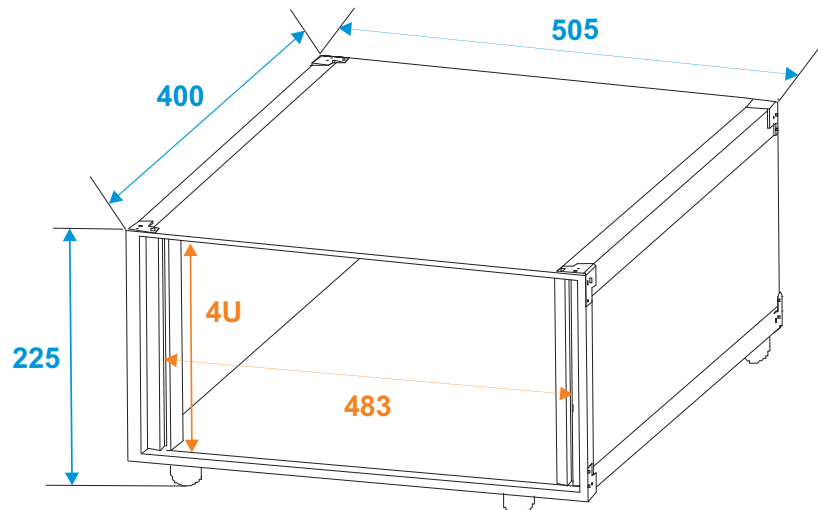

Flightcase

30103634

Effektrack Studio 4HE

*all dimensions in millimeters